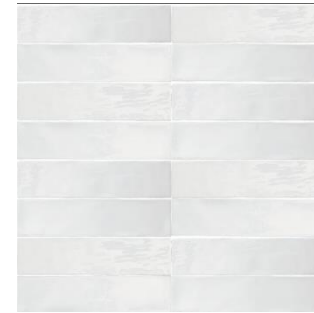

Designer Appointed Features | KITCHEN

Designer Appointed Features are home details and finishes curated by the talented design professionals responsible for the distinctive looks found in our model homes.

1 CABINETS

Timberlake Cabinetry – Barren Maple

Maple Latte | Standard Overlay – Slab Drawer

2 COUNTERTOP

Arizona Tile - Quartz

Ripieno | 1 ½" Edge

3 BACKSPLASH

Arizona Tile - Flash

White | 3x12 Horizontal Straight Stack

4 FLOORING-LVP

Shaw – Home

Homespun Brown | Random Stagger

5 FAUCET

Kohler - Crue

Polished Chrome

6 SINK

Kohler - Vault

Polished Chrome | Single Bowl Undermount