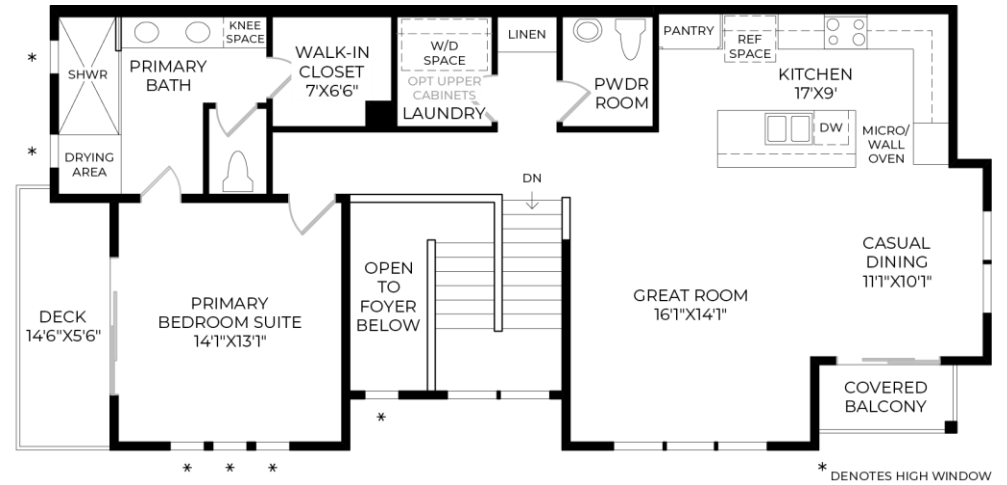

Designer Appointed Features | ARCHITECTURAL SELECTIONS

Designer Appointed Features are home details and finishes curated by the talented design professionals responsible for the distinctive looks found in our model homes.