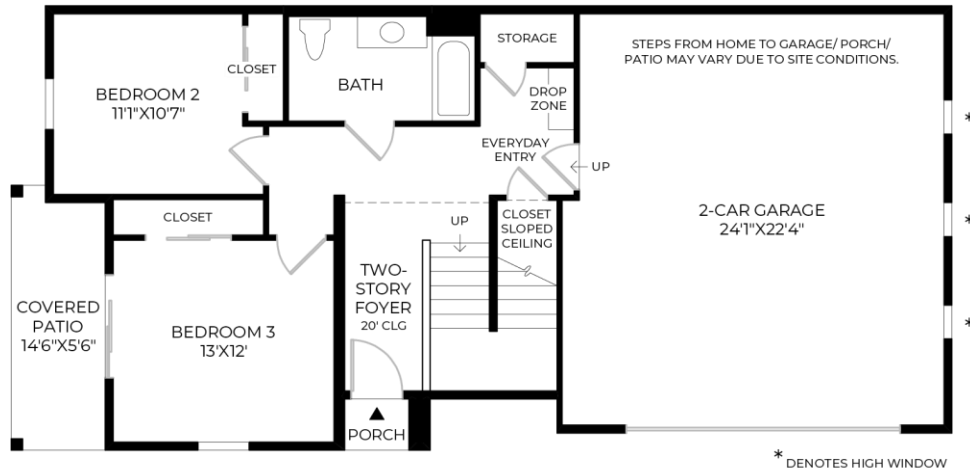

Designer Appointed Features | ARCHITECTURAL SELECTIONS

Designer Appointed Features are home details and finishes curated by the talented design professionals responsible for the distinctive looks found in our model homes.