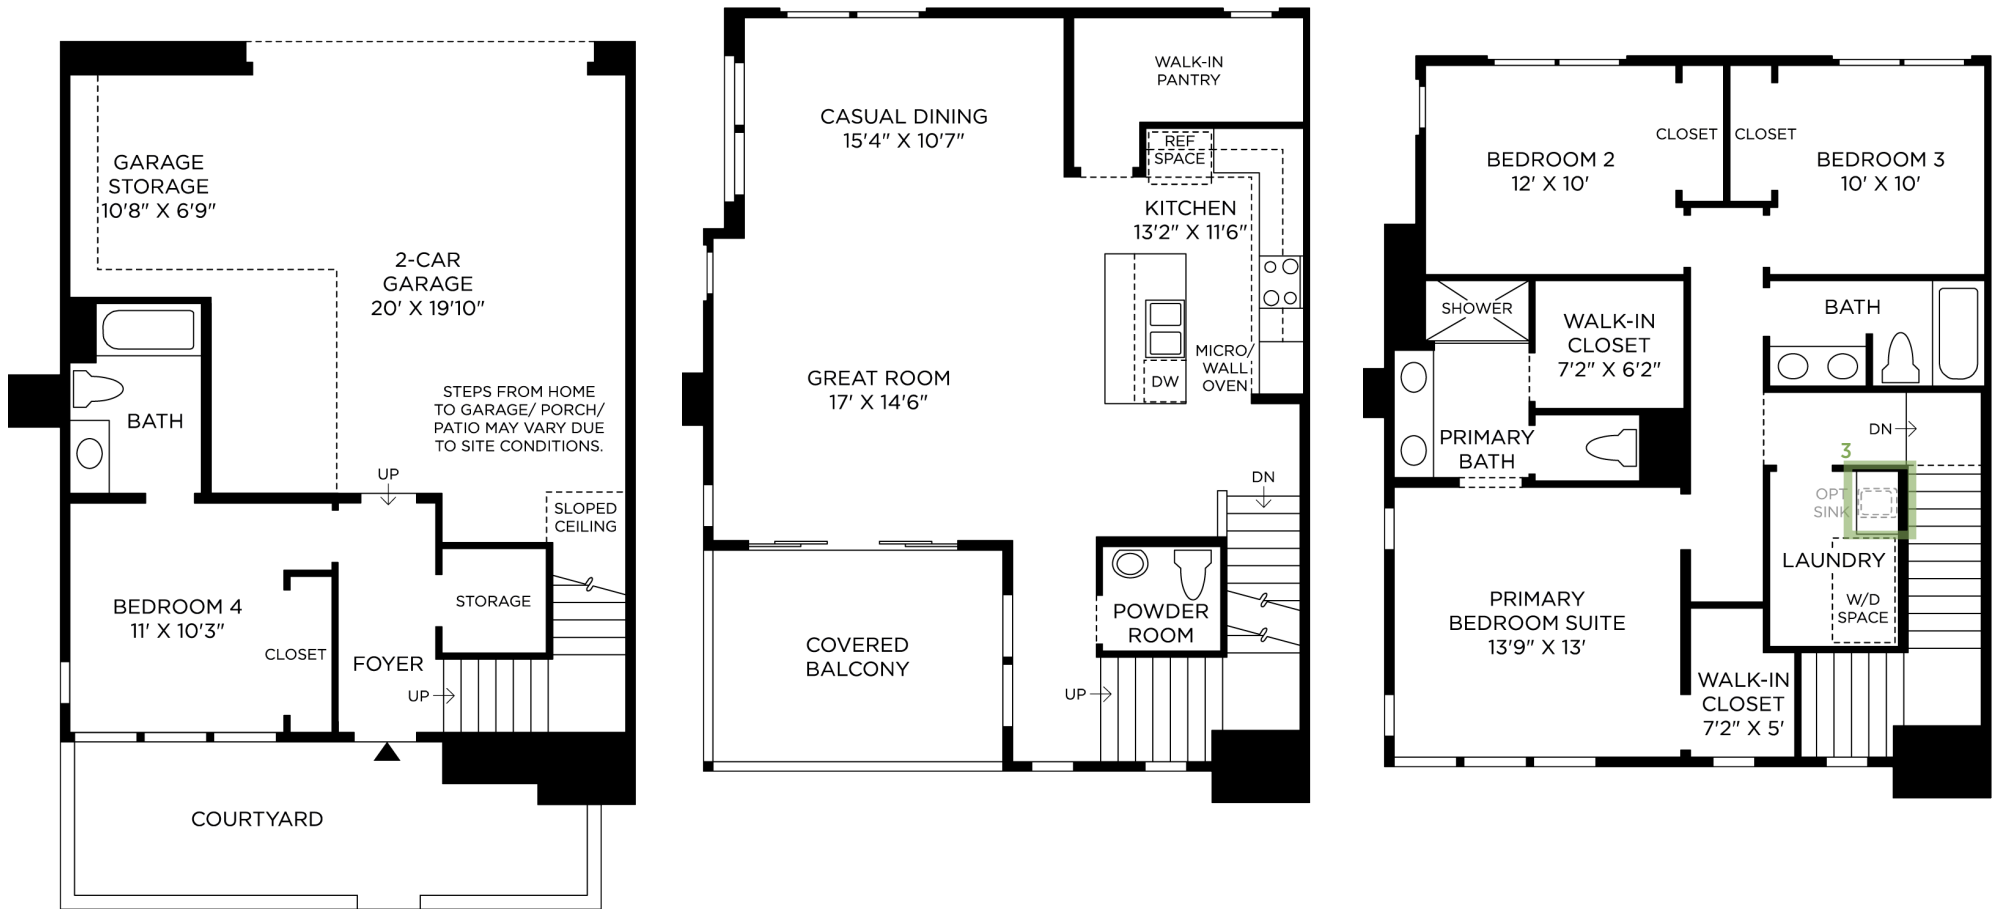

Designer Appointed Features | STRUCTURAL OPTIONS

Designer Appointed Features are home details and finishes curated by the talented design professionals responsible for the distinctive looks found in our model homes.

1 TILE SHOWER ILO TUB

(not shown)

3 LAUNDRY ROOM U/M SINK

4 TILE SURROUNDS REPLACES INCLUDED

(not shown)

2 RECESSED SOAP NICHE

(not shown)