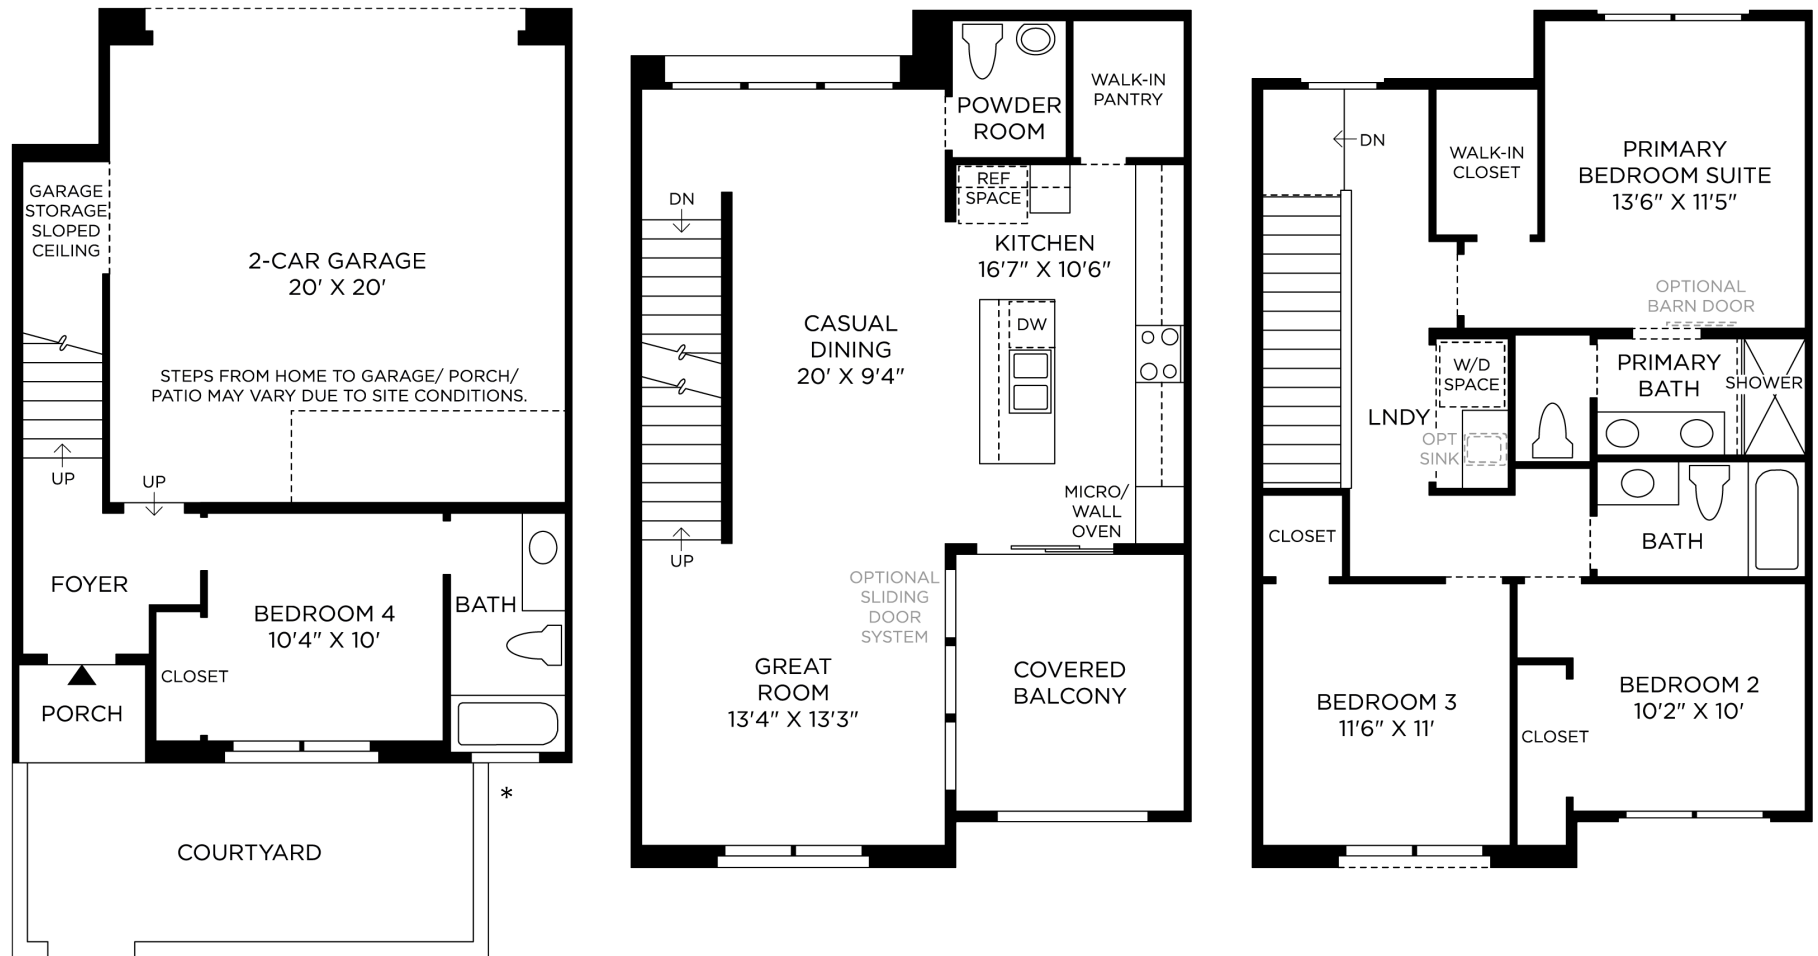

* DENOTES HIGH WINDOW

1 TILE SHOWER ILO TUB

(not shown)

3 RECESSED SOAP NICHE

(not shown)

2 TILE SURROUND REPLACES INCLUDED TUB/SHOWER

(not shown)

Designer Appointed Features | INTERIOR SELECTIONS