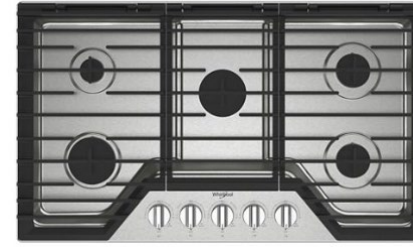

Stainless Steel | UXT5536AAS

4 WALL OVEN/MICROWAVE

Whirlpool 30" Oven/Microwave Combo w/Air Fryer

Stainless Steel | WOEC5030LZ

5 DISHWASHER

Whirlpool 24"

Stainless Steel | WDT75ISAPZ

To Be Selected by Buyer