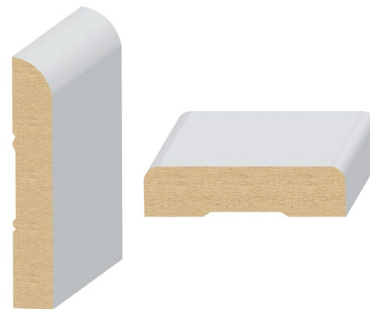

Designer Appointed Features | INTERIOR SELECTIONS

Designer Appointed Features are home details and finishes curated by the talented design professionals responsible for the distinctive looks found in our model homes.

1 WALL PAINT

Sherwin Williams
Pure White | SW 7005

2 INTERIOR DOORS

Masonite Square 2 Panel
White | Hollow Core

3 DOOR HANDLES

Kwikset Z Wave Deadbolt
w/Kwikset San Clemente Grip &
Halifax Lever
Matte Black | Square Trim

4 FLOORING-CARPET

Manufacturer Product
Color | Size or Description

5 FLOORING-TILE

Manufacturer Product
Color | Size or Description

6 FLOORING-HARDWOOD

Manufacturer Product
Color | Size or Description

7 BASEBOARDS & CASINGS

3 ½” Base & 2 ¼” Casing
Pure White

1

2

3

4

5

6

7