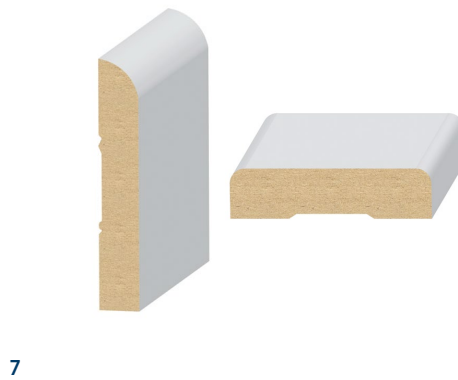

2 INTERIOR DOORS

Masonite Square 2 Panel
White | Hollow Core

3 DOOR HANDLES

Halifax Lever
Matte Black | Square Trim

4 FLOORING-CARPET

Manufacturer Product
Color | Size or Description

5 FLOORING-TILE

Manufacturer Product
Color | Size or Description

6 FLOORING-HARDWOOD

Manufacturer Product
Color | Size or Description

7 BASEBOARDS & CASINGS

3 ½" Base & 2 ¼" Casing
Pure White

Designer Appointed Features | KITCHEN

Designer Appointed Features are home details and finishes curated by the talented design professionals responsible for the distinctive looks found in our model homes.