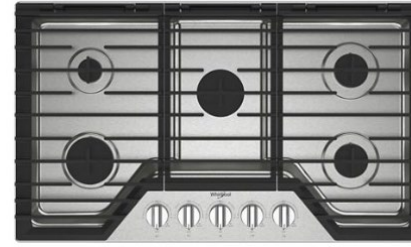

Designer Appointed Features | KITCHEN APPLIANCES

APKK2003-1

Designer Appointed Features are home details and finishes curated by the talented design professionals responsible for the distinctive looks found in our model homes.

1 REFRIGERATOR

Manufacturer Product

Color | Size or Description

2 RANGE

Whirlpool 36" Built-In Gas Cooktop

Stainless Steel | WCGK5036PS

3 VENT HOOD

Whirlpool 36" Convertible Under Cabinet Hood

Stainless Steel | UXT5536AAS

4 WALL OVEN/MICROWAVE

Whirlpool 30" Oven/Microwave

Combo w/Air Fryer

Stainless Steel | WOEC5030LZ

5 DISHWASHER

Whirlpool 24"

Stainless Steel | WDT75ISAPZ

To Be
Selected
by Buyer