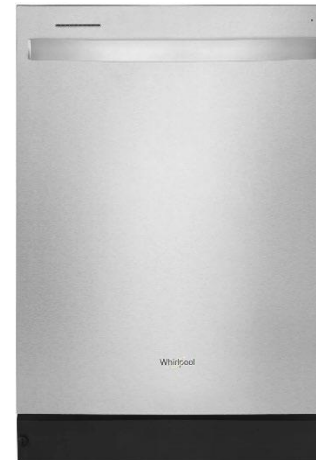

Designer Appointed Features | KITCHEN APPLIANCES

Designer Appointed Features are home details and finishes curated by the talented design professionals responsible for the distinctive looks found in our model homes.

1 VENT HOOD

Whirlpool Under-Cabinet Vent Hood

Stainless Steel | 36"

2 MICROWAVE-WALL OVEN

Whirlpool Combination Wall Oven

Stainless Steel | 30"

3 REFRIGERATOR

KitchenAid French Door Refrigerator

Stainless Steel | 36" Counter-Depth

4 COOKTOP

Whirlpool Gas Cooktop

Stainless Steel | 36"

5 DISHWASHER

Whirlpool Dishwasher

Stainless Steel | 24"

1

2

3

4

5