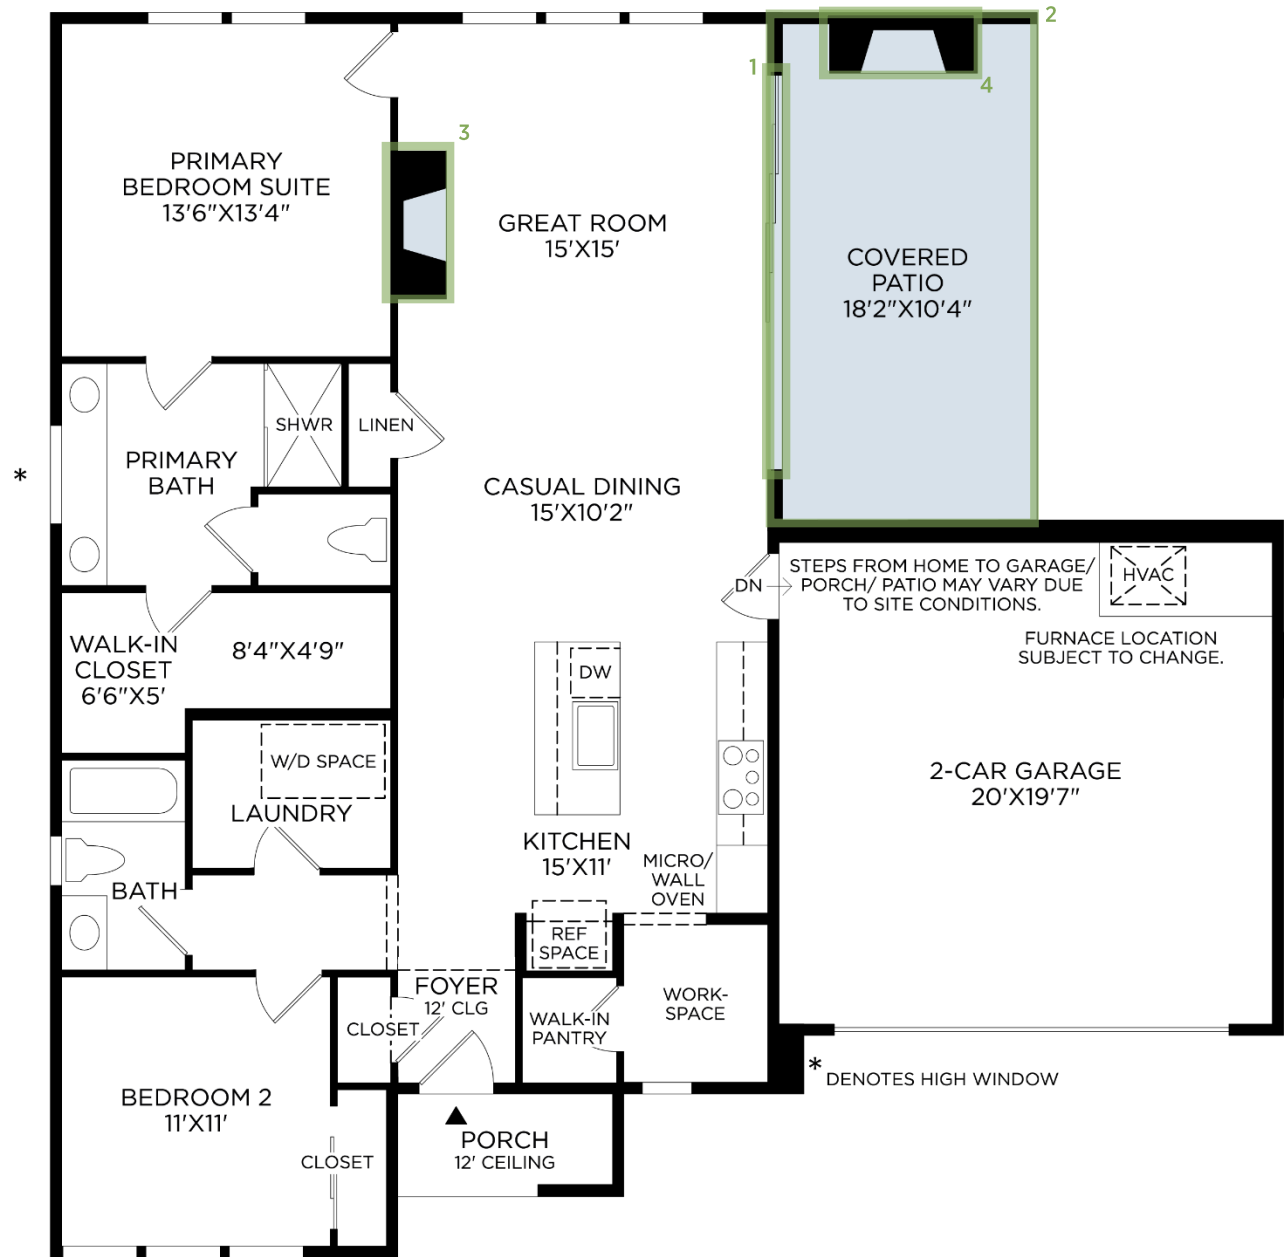

Designer Appointed Features | ARCHITECTURAL SELECTIONS

Designer Appointed Features are home details and finishes curated by the talented design professionals responsible for the distinctive looks found in our model homes.

- 1 MULTI-SLIDE STACKED DOOR
- 2 COVERED PATIO
- 3 EXTERIOR FIREPLACE 42" COURTYARD
- 4 TRADITIONAL FIREPLACE 36" NOVUS