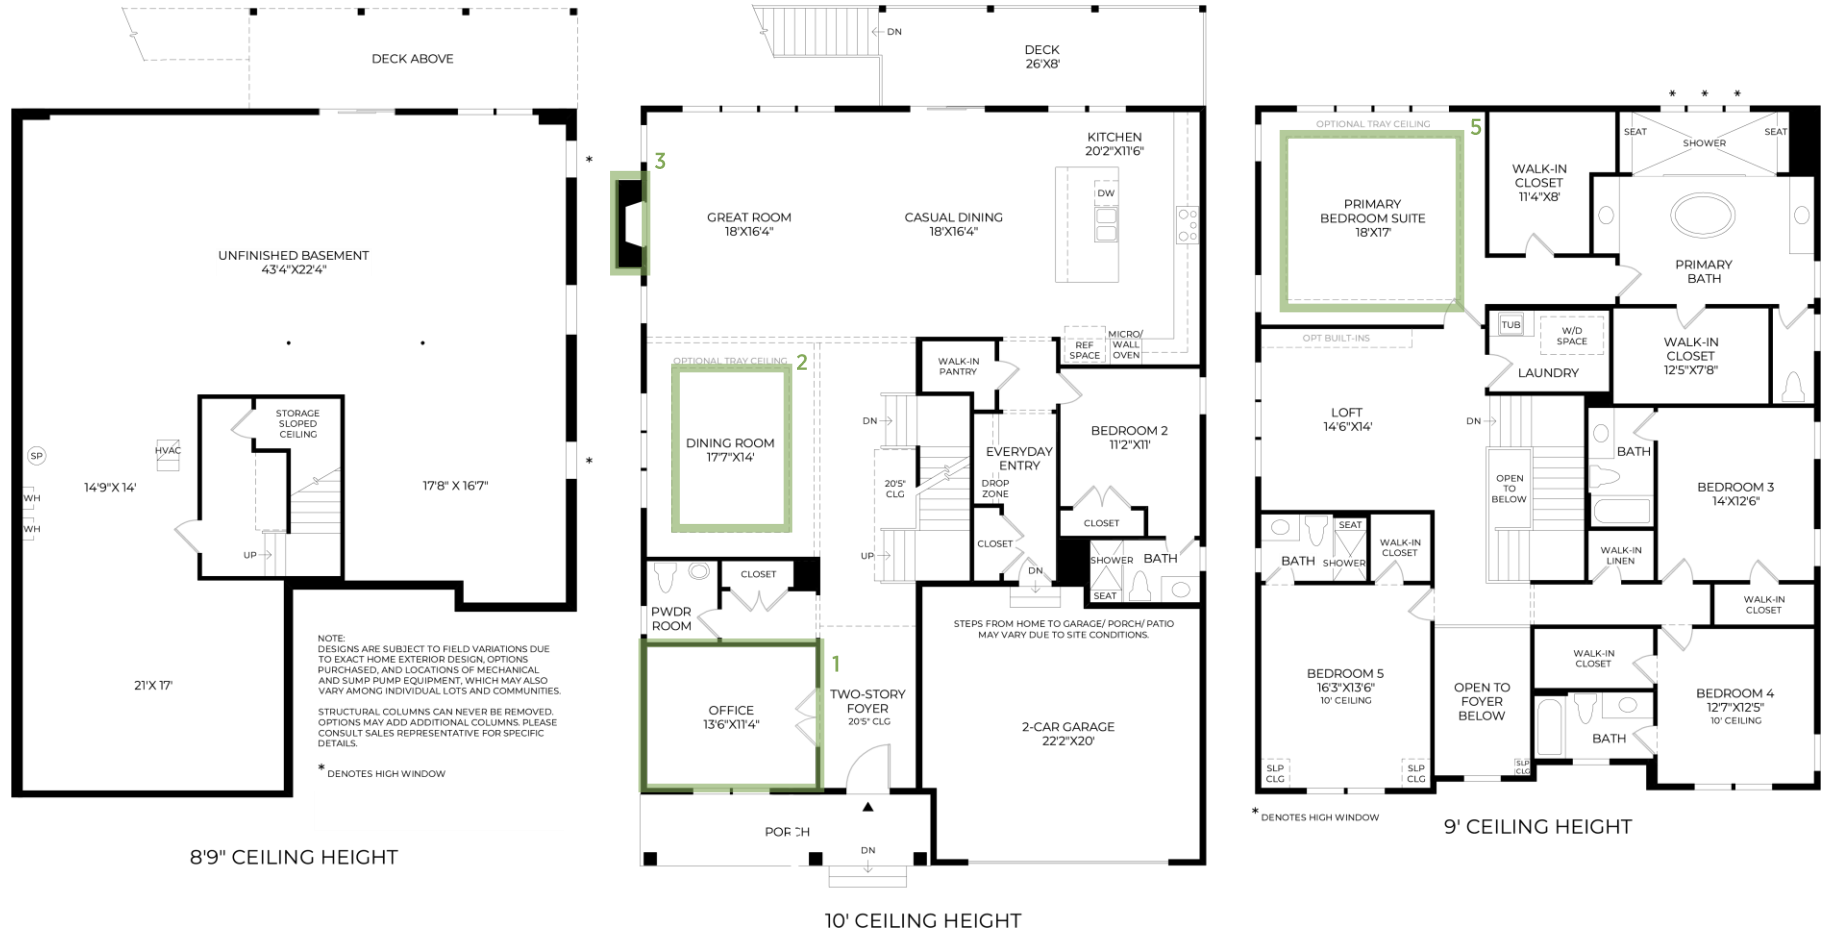

Designer Appointed Features | ARCHITECTURAL SELECTIONS

Designer Appointed Features are home details and finishes curated by the talented design professionals responsible for the distinctive looks found in our model homes.

1 OFFICE REPLACES FLEX ROOM

3 LINEAR FIREPLACE - 60" MEZZO/CRAVE

5 SOFFIT IN PRIMARY BEDROOM

2 SOFFIT CEILING

4 ELECTRIC CAR CHARGING PRE-WIRE
(not shown)