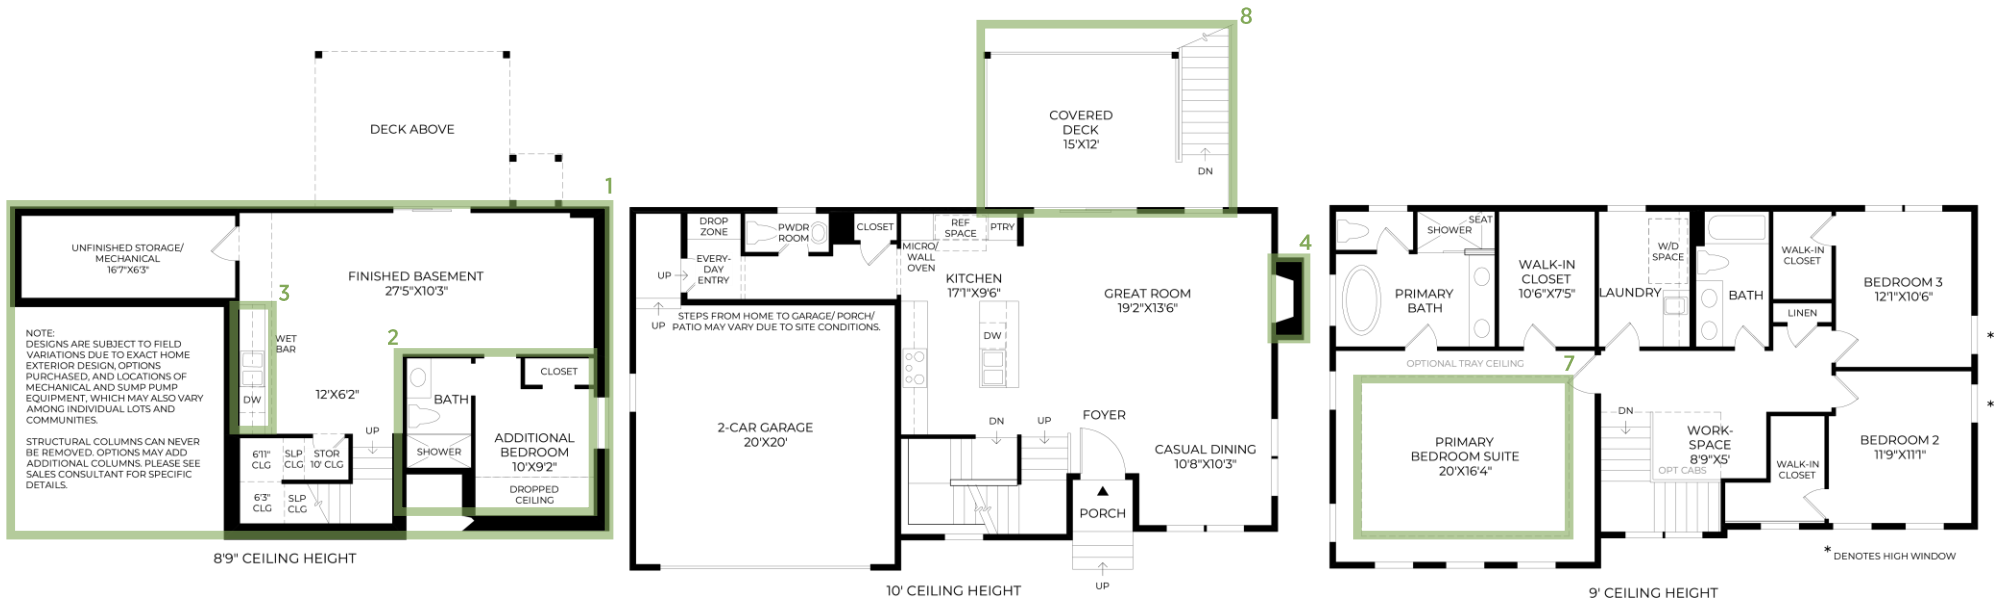

8  **PAVERS**
Bluestone

MANHASSET CREST | HECKSHER MODERN FARMHOUSE
HOME SITE 24 | 24 SEQUOIA CIR | MANHASSET, NY 11030

Photographs, renderings, and floor plans are for representational purposes only and may not reflect the exact features or dimensions of your home; actual product may differ. All dimensions are subject to field variations. Prices and offers subject to change without notice. This is not an offering where prohibited by law. Not all images may be shown. See online or onsite Sales Consultants for details.

1 FINISHED BASEMENT

2 ADDITIONAL BEDROOM AND BATH

3 WET BAR

4 LINEAR FIREPLACE 48" MEZZO/CRAVE

5 ELECTRIC CAR CHARGING PRE-WIRE
 (not shown)

6 SOFFIT CEILING
 (not shown)

7 SOFFIT IN PRIMARY BEDROOM

8 COVERED DECK - WALKOUT