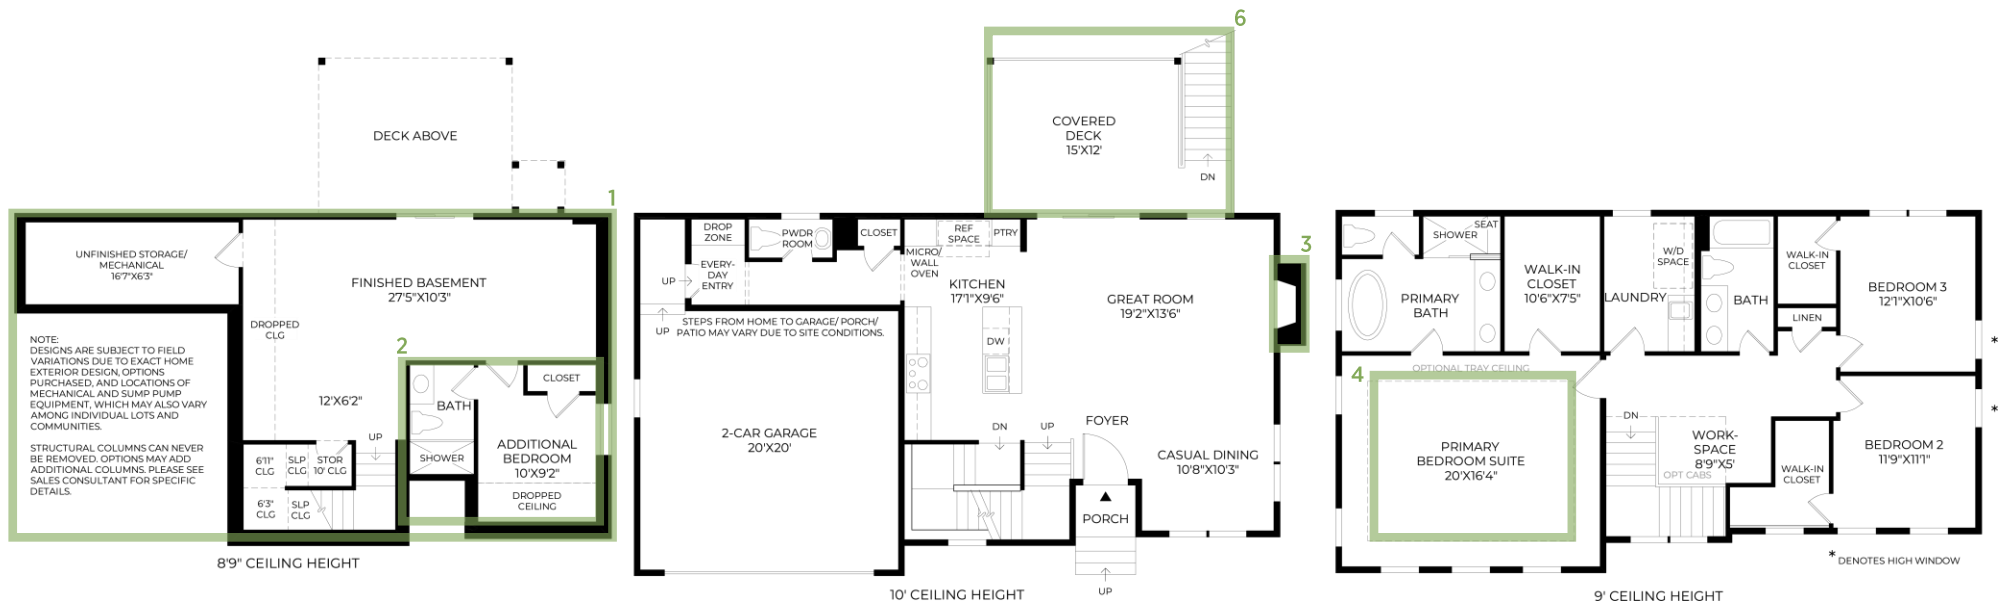

MANHASSET CREST | HECKSHER MODERN FARMHOUSE
HOME SITE 27 | 27 SEQUOIA CIR | MANHASSET, NY 11030

Photographs, renderings, and floor plans are for representational purposes only and may not reflect the exact features or dimensions of your home; actual product may differ. All dimensions are subject to field variations. Prices and offers subject to change without notice. This is not an offering where prohibited by law. Not all images may be shown. See online or onsite Sales Consultants for details.

1 FINISHED BASEMENT

3 LINEAR FIREPLACE 48" MEZZO/CRAVE

5 SOFFIT CEILING (not shown)

2 ADDITIONAL BEDROOM AND BATH

4 SOFFIT IN PRIMARY BEDROOM

6 COVERED DECK - WALKOUT