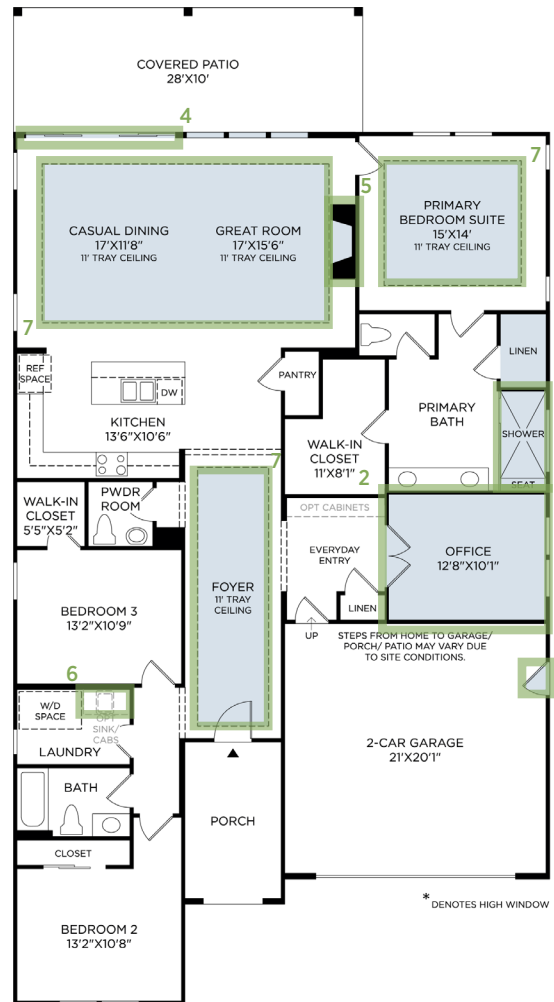

1 EXPANDED PRIMARY SHOWER

3 EXTERIOR GARAGE DOOR

5 TRADITIONAL FIREPLACE IN GREAT ROOM

7 TRAY CEILINGS GREAT ROOM, PRIMARY BEDROOM, FOYER

2 OFFICE

4 MULTI-SLIDE BI-PART DOOR 12X8

6 LAUNDRY ROOM T/M SINK

Designer Appointed Features | INTERIOR SELECTIONS