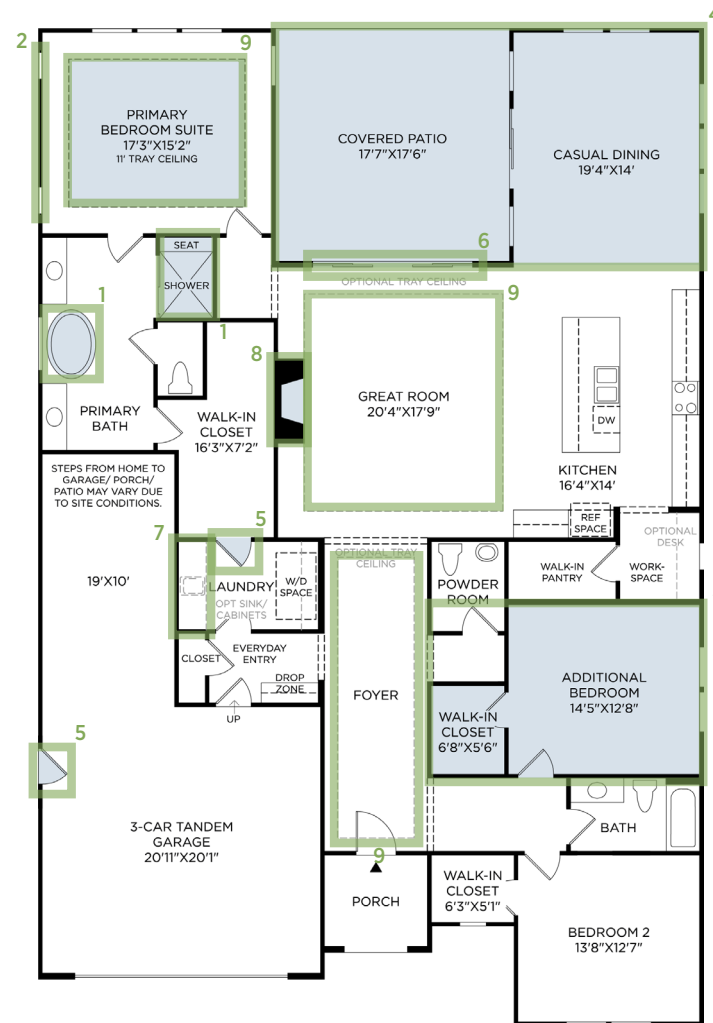

RIVERTON POINTE | LOWCOUNTRY COLLECTION | LONGLEAF CRAFTSMAN
HOME SITE 6021 | 139 BERRYWOOD CT. | HARDEEVILLE, SC 29927

Photographs, renderings, and floor plans are for representational purposes only and may not reflect the exact features or dimensions of your home; actual product may differ. All dimensions are subject to field variations. Prices and offers subject to change without notice. This is not an offering where prohibited by law. Not all images may be shown. See online or onsite Sales Consultants for details.

1 ALTERNATE PRIMARY SHOWER, FULL SIZE TUB

3 BEDROOM 3

5 EXTERIOR DOOR IN GARAGE, ADDITIONAL ENTRY TO LAUNDRY

7 LAUNDRY ROOM T/M SINK

2 CLERESTORY WINDOWS IN 2ND BEDROOM, SINGLE WINDOWS IN PRIMARY BEDROOM
(not shown)