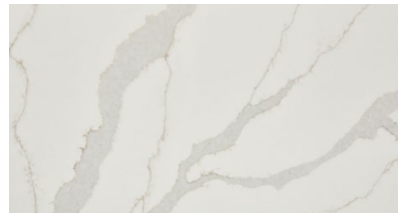

5 COUNTERTOP-KITCHEN

MSI Quartz
Calacatta Idillio (Polished)

6 FLOORING-LAMINATE

Mohawk
Castlestone Sand Pearl Oak