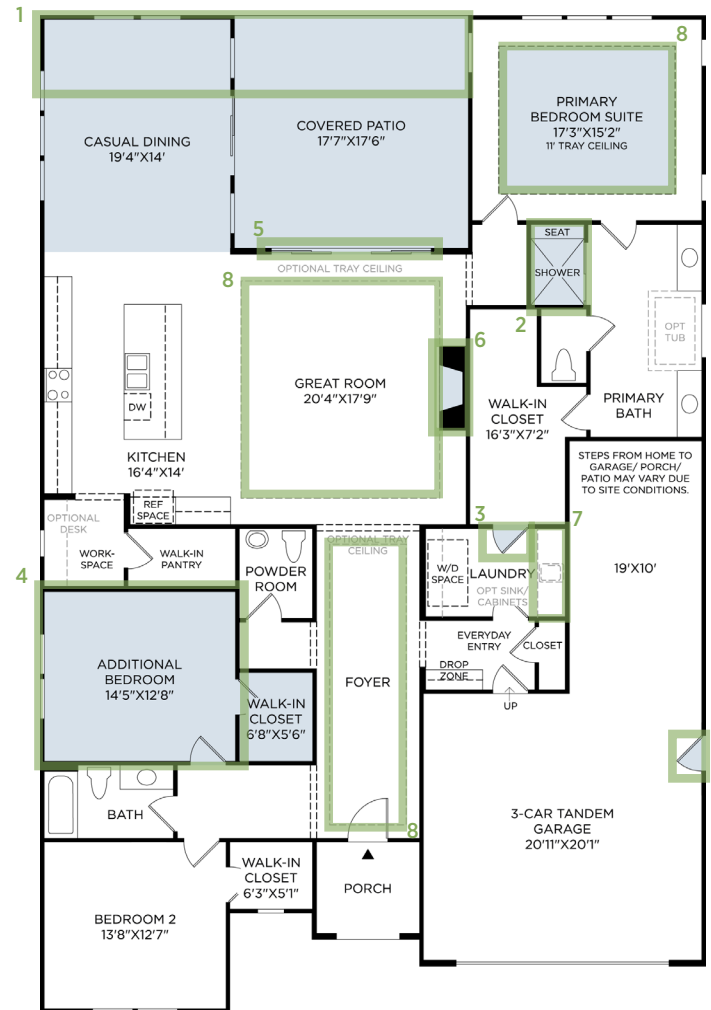

Designer Appointed Features | ARCHITECTURAL SELECTIONS

Designer Appointed Features are home details and finishes curated by the talented design professionals responsible for the distinctive looks found in our model homes.

1 EXPANDED CASUAL DINING AND COVERED PATIO

3 ADDITIONAL EXTERIOR DOOR GARAGE, ENTRY TO LAUNDRY ROOM

5 MULTI-SLIDE BI-PART DOOR

7 LAUNDRY ROOM T/M SINK

2 EXPANDED PRIMARY SHOWER

4 3RD BEDROOM

6 TRADITIONAL FIREPLACE

8 TRAY CEILINGS GREAT ROOM, PRIMARY BEDROOM, FOYER