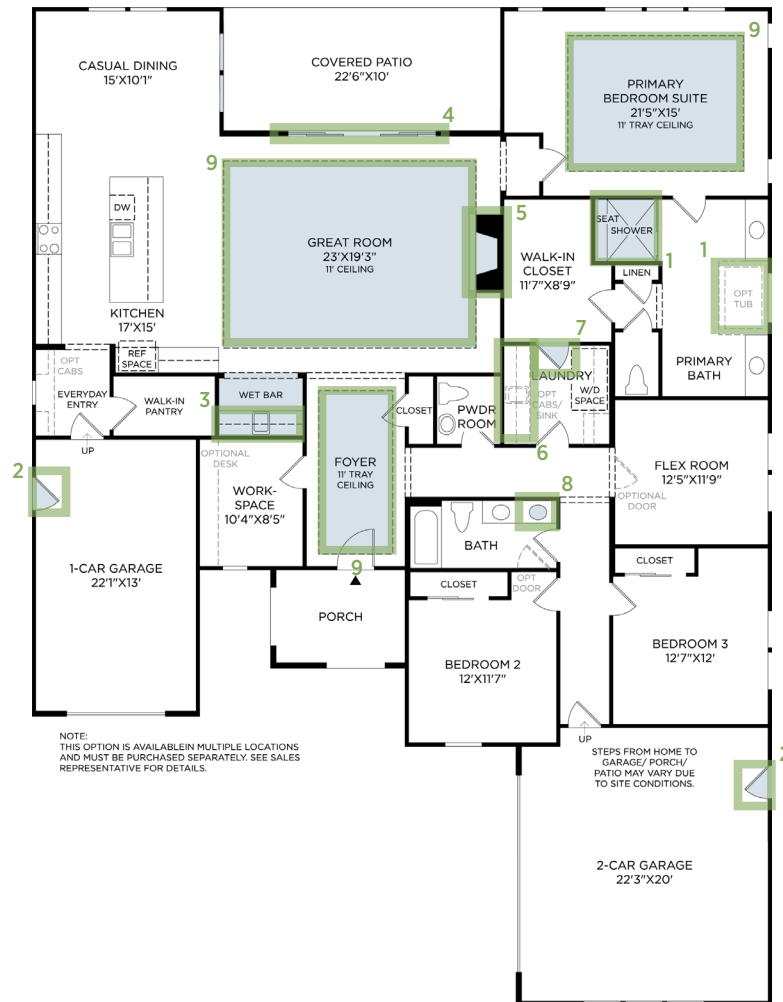

Designer Appointed Features | ARCHITECTURAL SELECTIONS

Designer Appointed Features are home details and finishes curated by the talented design professionals responsible for the distinctive looks found in our model homes.

1 ALTERNATE PRIMARY SHOWER, FULL SIZE TUB

3 WET BAR

5 FIREPLACE

7 ADDITIONAL ENTRY LAUNDRY ROOM

2 ADDITIONAL EXTERIOR DOOR

4 MULTI-SLIDE BI-PART DOOR 12X8

6 LAUNDRY ROOM T/M SINK

8 2ND BATH WITH 2ND SINK

9 TRAY CEILINGS, GREAT ROOM, PRIMARY BEDROOM, FOYER