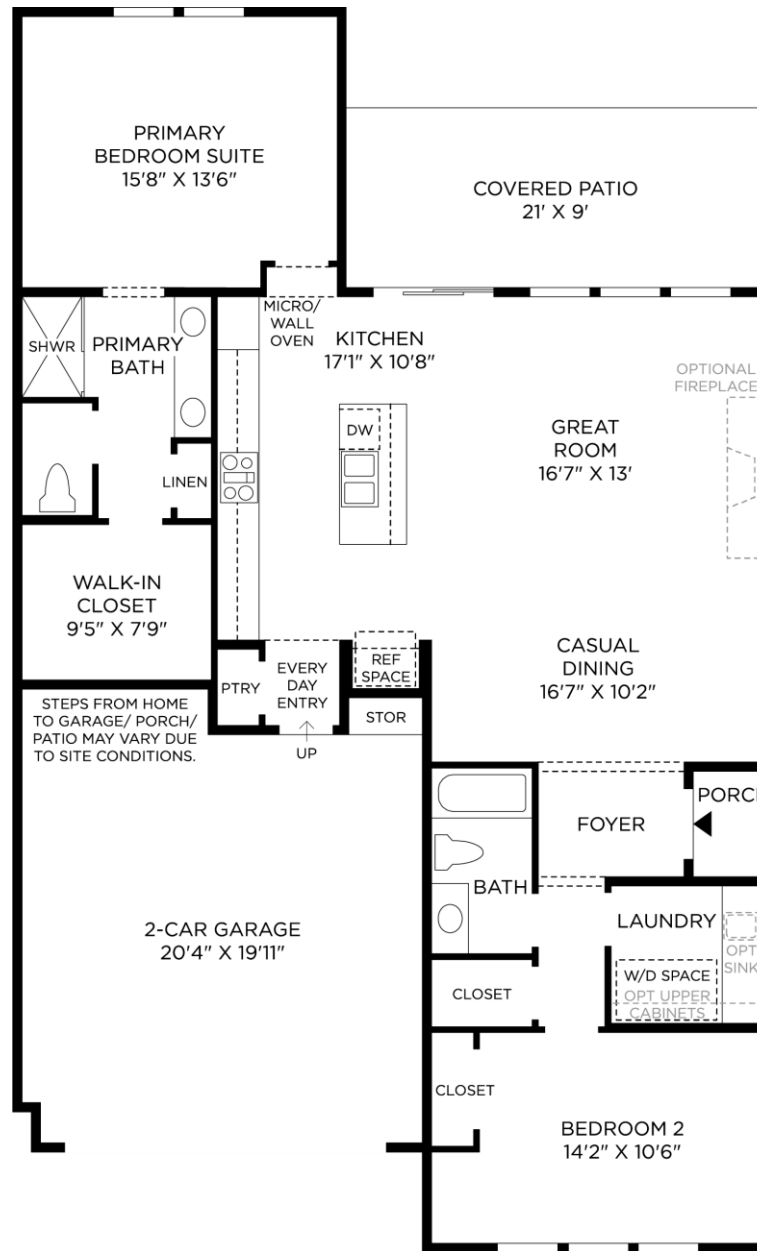

Designer Appointed Features | STRUCTURAL OPTIONS

Designer Appointed Features are home details and finishes curated by the talented design professionals responsible for the distinctive looks found in our model homes.

1 ZERO THRESHOLD SHOWER

(not shown)