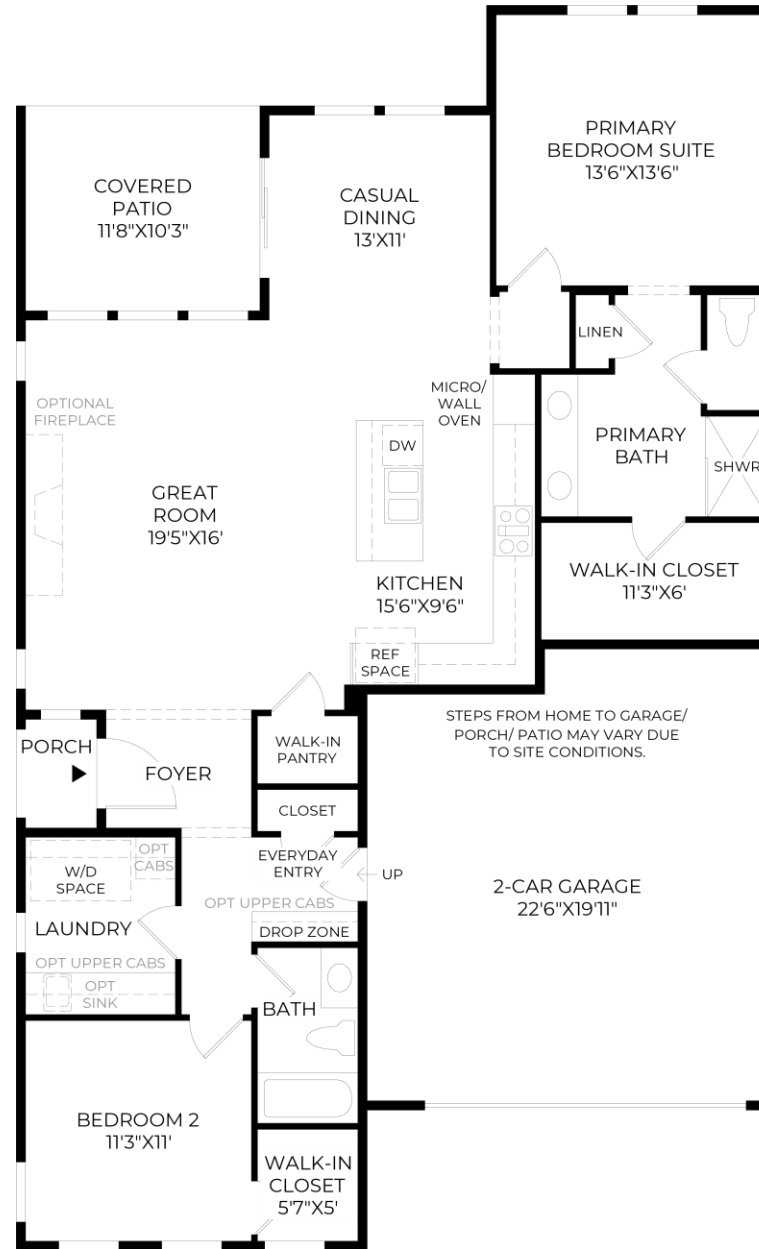

1 ZERO THRESHOLD SHOWER

(not shown)

Designer Appointed Features | INTERIOR SELECTIONS

Designer Appointed Features are home details and finishes curated by the talented design professionals responsible for the distinctive looks found in our model homes.