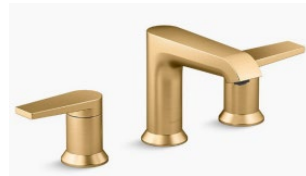

Designer Appointed Features | BATH 4

Designer Appointed Features are home details and finishes curated by the talented design professionals responsible for the distinctive looks found in our model homes.

1 VANITY CABINETS

Sonoma
Color | Linen 5 Piece

2 HARDWARE

Marquise Pulls
Modern Brushed Gold | 4212MG

3 COUNTERTOP

Quartz
Frost White | Polished 2cm

4 FAUCET

Kohler
Hint Widespread | Modern Brass

5 SINK

Kohler
White | Rectangle

6 SHOWER FIXTURES

Kohler
Hint | Modern Brass

7 SHOWER TILE - WALLS

Daltile
Color Wheel 3x6 | Polished

8 TOILET

Windham
White | Elongated

1

2

3

4

5

6

7

8