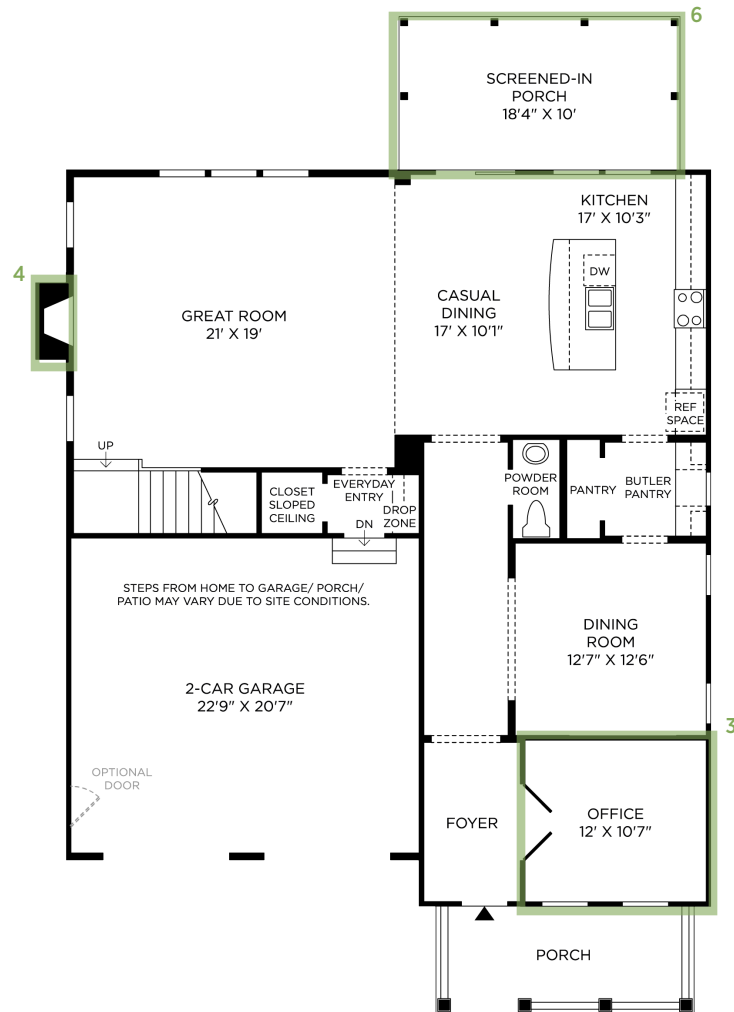

NOTE:
THE GREAT ROOM CEILING HEIGHT IS
REDUCED TO A 9' CEILING IN ORDER TO
ACCOMMODATE THE BONUS ROOM.

1 BONUS ROOM

PC263429

3 OFFICE REPLACES LIVING ROOM

PC263300

5 TRAY CEILING IN PRIMARY

PC036487

2 CLERESTORY OPTION IN LIVING ROOM