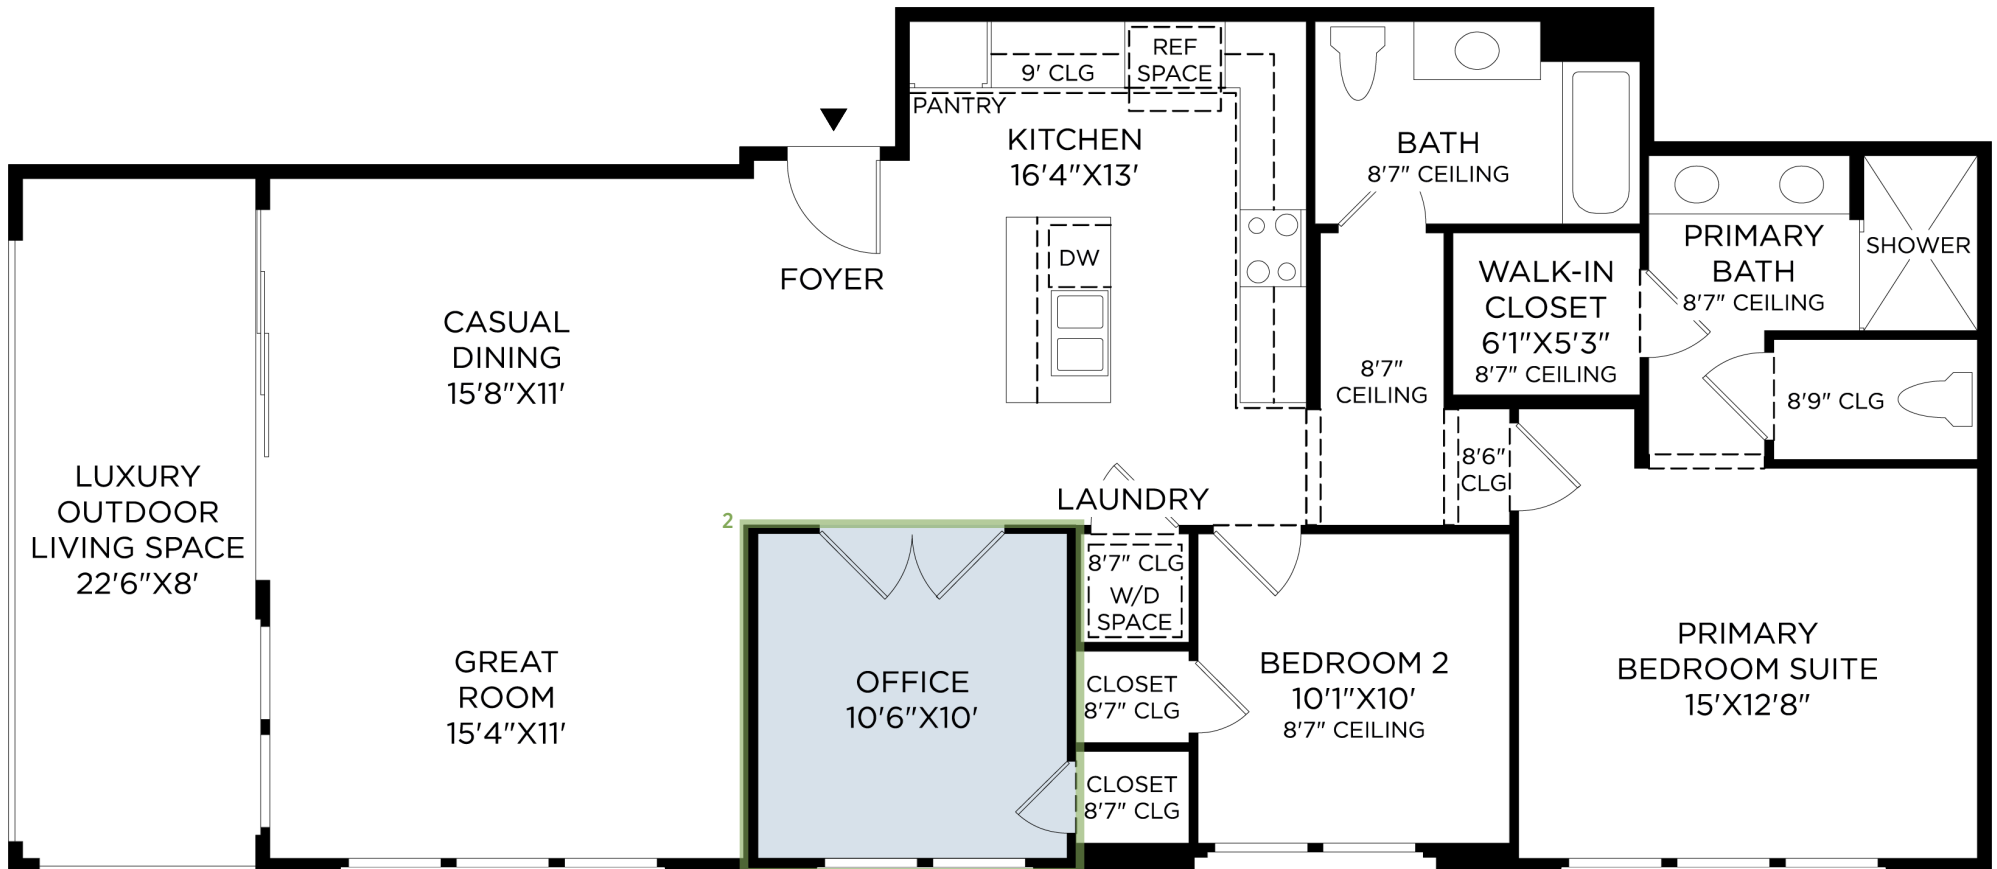

Designer Appointed Features | STRUCTURAL OPTIONS

Designer Appointed Features are home details and finishes curated by the talented design professionals responsible for the distinctive looks found in our model homes.

1 INTERIOR INSULATION PACKAGE

(not shown)

2 OFFICE REPLACES FLEX ROOM