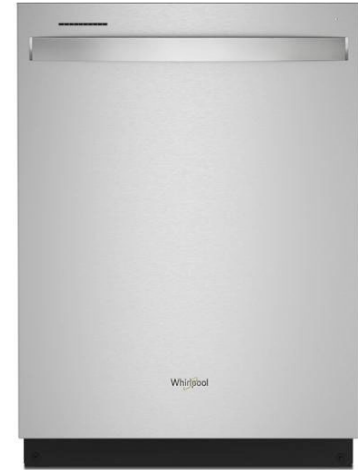

5 BACKSPLASH

AZT Paloma Picket
Cotton | 3 x 12 Gloss Ceramic | Straight-Side to Side

1

2

3

4

5

Designer Appointed Features | KITCHEN APPLIANCES

2 DISHWASHER

Whirlpool 26" Dishwasher
Stainless Steel

3 RANGE

Whirlpool 30" Range
Black & Stainless Steel

1

2

3

Designer Appointed Features | HALL BATH