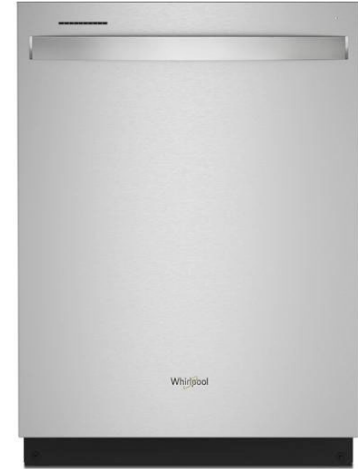

Designer Appointed Features | KITCHEN APPLIANCES

Designer Appointed Features are home details and finishes curated by the talented design professionals responsible for the distinctive looks found in our model homes.

1 MICROWAVE

Whirlpool Range Microwave
Black & Stainless Steel

2 DISHWASHER

Whirlpool 26" Dishwasher
Stainless Steel

3 RANGE

Whirlpool 30" Range
Black & Stainless Steel

4 REFRIGERATION

Manufacturer Product
Color | Size or Description

1

2

3