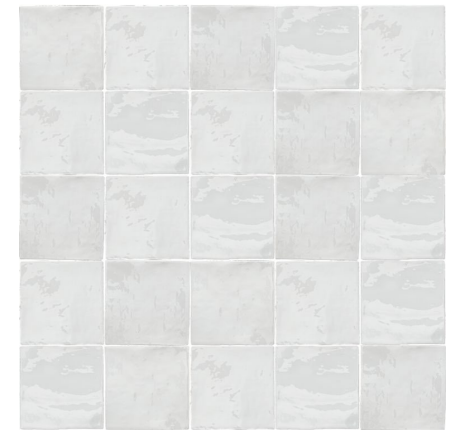

AZT Flash
White | 5"x5" Gloss

1

2

3

4

5

Designer Appointed Features | KITCHEN APPLIANCES

Designer Appointed Features are home details and finishes curated by the talented design professionals responsible for the distinctive looks found in our model homes.