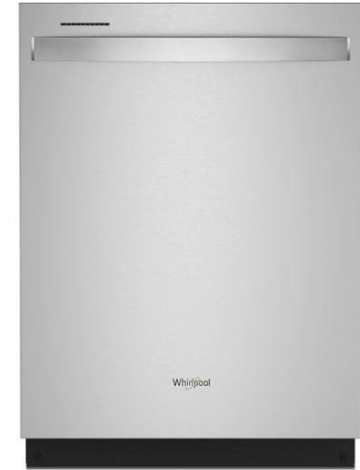

2 DISHWASHER

Whirlpool 26" Dishwasher
Stainless Steel

3 RANGE

Whirlpool 30" Range
Black & Stainless Steel

1

2

3

Designer Appointed Features | HALL BATH