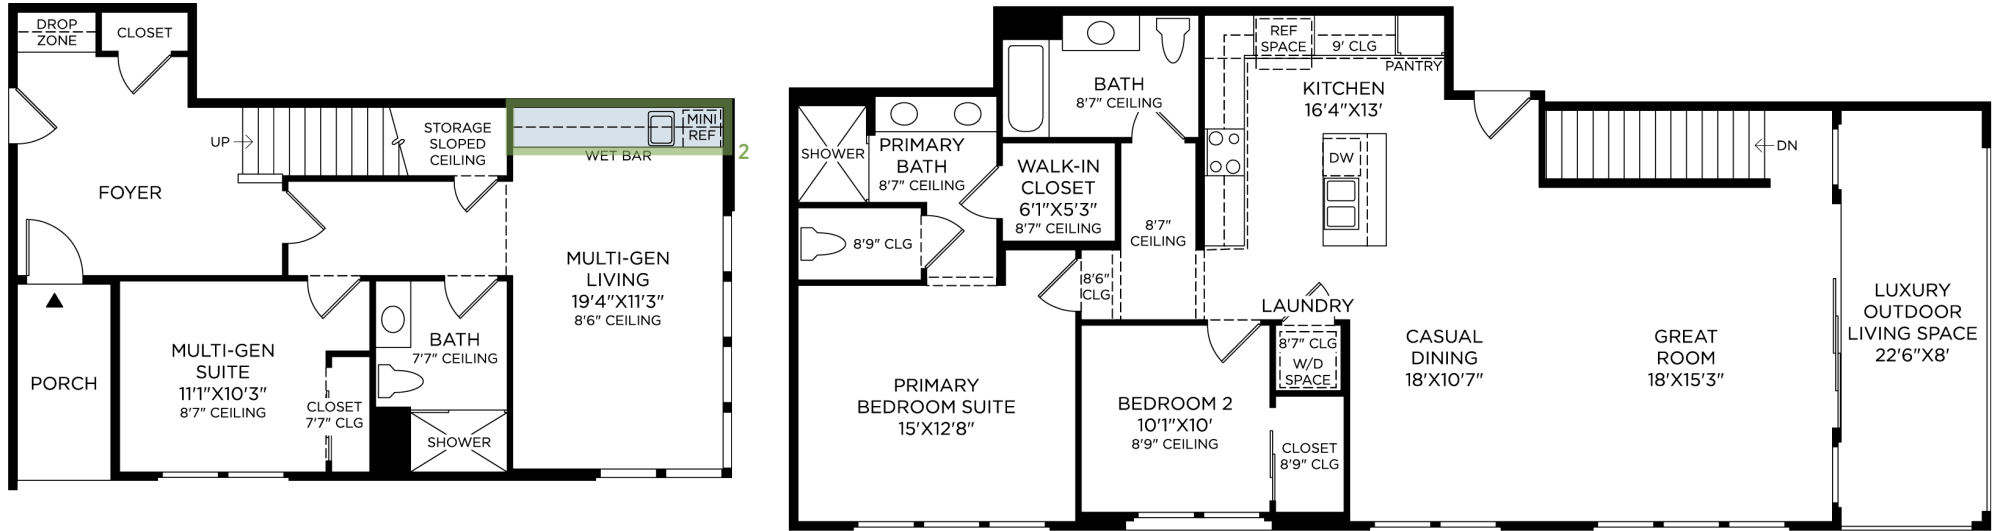

Designer Appointed Features | STRUCTURAL OPTIONS

Designer Appointed Features are home details and finishes curated by the talented design professionals responsible for the distinctive looks found in our model homes.

1 INTERIOR INSULATION PACKAGE

(not shown)

2 INTERIOR WET BAR