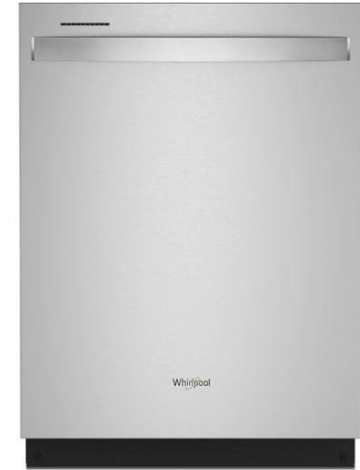

Designer Appointed Features | KITCHEN APPLIANCES

Designer Appointed Features are home details and finishes curated by the talented design professionals responsible for the distinctive looks found in our model homes.

1 MICROWAVE

Whirlpool Range Microwave
Black & Stainless Steel

2 DISHWASHER

Whirlpool 26" Dishwasher
Stainless Steel

3 RANGE

Whirlpool 30" Range
Black & Stainless Steel

1

2

3