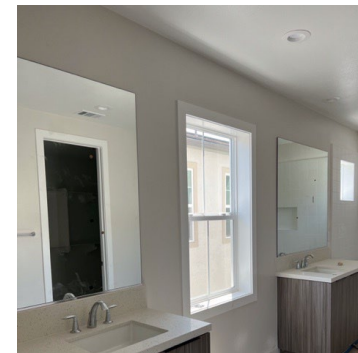

Designer Appointed Features | PRIMARY BATHROOM

Designer Appointed Features are home details and finishes curated by the talented design professionals responsible for the distinctive looks found in our model homes.

1 FAUCET

Kohler Hint/Pitch
Brushed Nickel

2 SINK

Kohler Caxton
White | Rectangle Undermount

3 SHOWER FIXTURES

Kohler Hint/Pitch
Brushed Nickel

4 TOILET

Kohler Highline
White | Comfort Height | Cachet Quiet-Close

5 BATH ACCESSORIES

Kohler Elate Collection
Brushed Nickel | Paper & Towel Holder

6 MIRROR

Included Mirror

7 COUNTERTOP

AZT Della Terra Quartz
Linen | 1 1/2" Miter Edge

8 SHOWER WALLS - TILE

AZT 3D Wall Blade White
White | 12 x 22 Matte Ceramic

9 SHOWER FLOOR - TILE

AZT Futura
Ivory | 2 x 2 Matte Porcelain Mesh

1

2

3

4

5

6

7

8

9