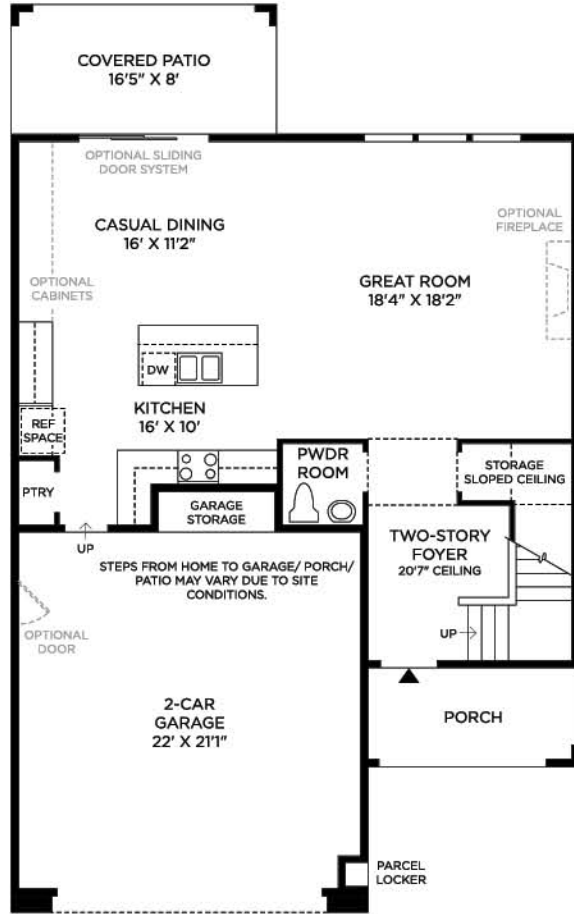

1 GAS DESIGNER FIREPLACE
PC630 (NOT SHOWN)

3 ALTERNATE PRIMARY SHOWER
PC263285

5 TILE SURROUND REPLACE FIBERGLASS WALL SET
PC210400 (NOT SHOWN)

2 GAS STUB FOR FUTURE BBQ
PC356 (NOT SHOWN)

4 SECONDARY SINK
PC048633 (NOT SHOWN)