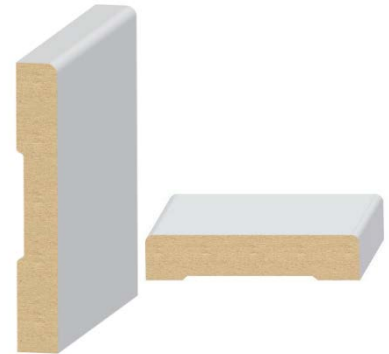

Designer Appointed Features | INTERIOR SELECTIONS

Designer Appointed Features are home details and finishes curated by the talented design professionals responsible for the distinctive looks found in our model homes.

1 WALL PAINT

Agreeable Gray
Sherwin Williams | SW70329

2 INTERIOR DOORS

Masonite 2 Panel Door
Pure White | Hollow Core

3 INTERIOR DOOR HANDLES

Kwikset - Commonwealth
Matte Black

4 FLOORING-CARPET

Shaw - Heron Cove
Clay | 6lb Padding

5 FLOORING-TILE

Emser - Mokuzai II
Hikari | 12x24 33% Stagger

6 BASEBOARD AND CASING

Manufacturer Product
Color | Size or Description

1

2

3

4

5

6