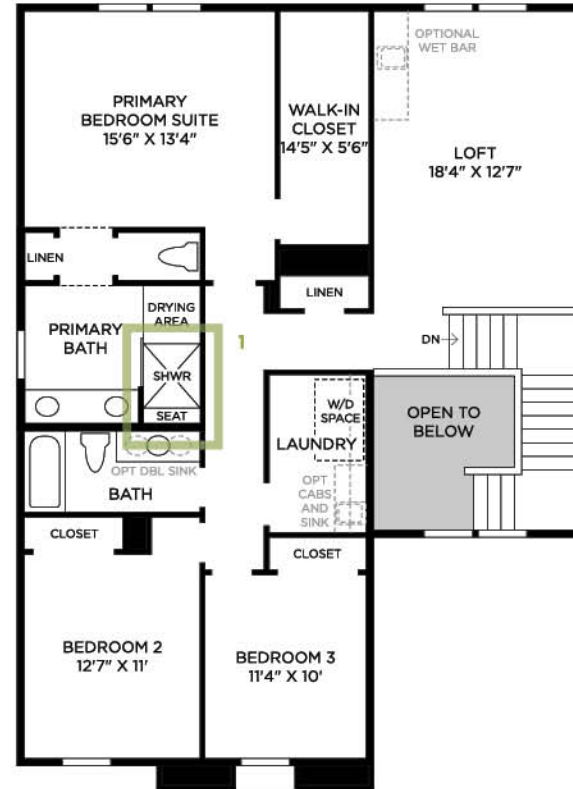

1 GAS DESIGNER FIREPLACE
PC630 (NOT SHOWN)

3 ALTERNATE PRIMARY SHOWER
PC263285

5 TILE SURROUND REPLACE FIBERGLASS WALL SET
PC210400 (NOT SHOWN)

2 GAS STUB FOR FUTURE BBQ
PC356 (NOT SHOWN)

4 SECONDARY SINK
PC048633 (NOT SHOWN)