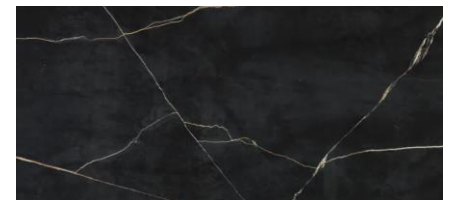

Designer Appointed Features | INTERIOR SELECTIONS

Designer Appointed Features are home details and finishes curated by the talented design professionals responsible for the distinctive looks found in our model homes.

1 WALL PAINT

Sherwin Williams

Pure White | SW 7005

2 INTERIOR DOORS

Whole Home Interior Doors

Pure White | Lincoln Park Hollow Core

3 INTERIOR DOOR HANDLES

Kwikset

Matte Black | Halifax Lever

4 FLOORING-CARPET

Shaw Industries

Sand Swept | TB Wildwood Valley

5 FLOORING-TILE

Arizona Tile

Ivory | Futura 12"X24"

6 FLOORING-HARDWOOD

Shaw Industries

Anthem | TB Stateside Oak 7"

7 FLOORING-EVERY DAY ENTRY

Daltile

Volcanic Ash | Indoterra 2"X9" Herringbone

8 DROP ZONE

Every Day Entry Drop Zone

Pure White | Shelf Cubbies, Bench, &

Matte Black Hooks

9 FIREPLACE

Arizona Tile

Black Atlantis | Marvel 12"X24" Polished

1

2

3

4

5

6

7

8

9