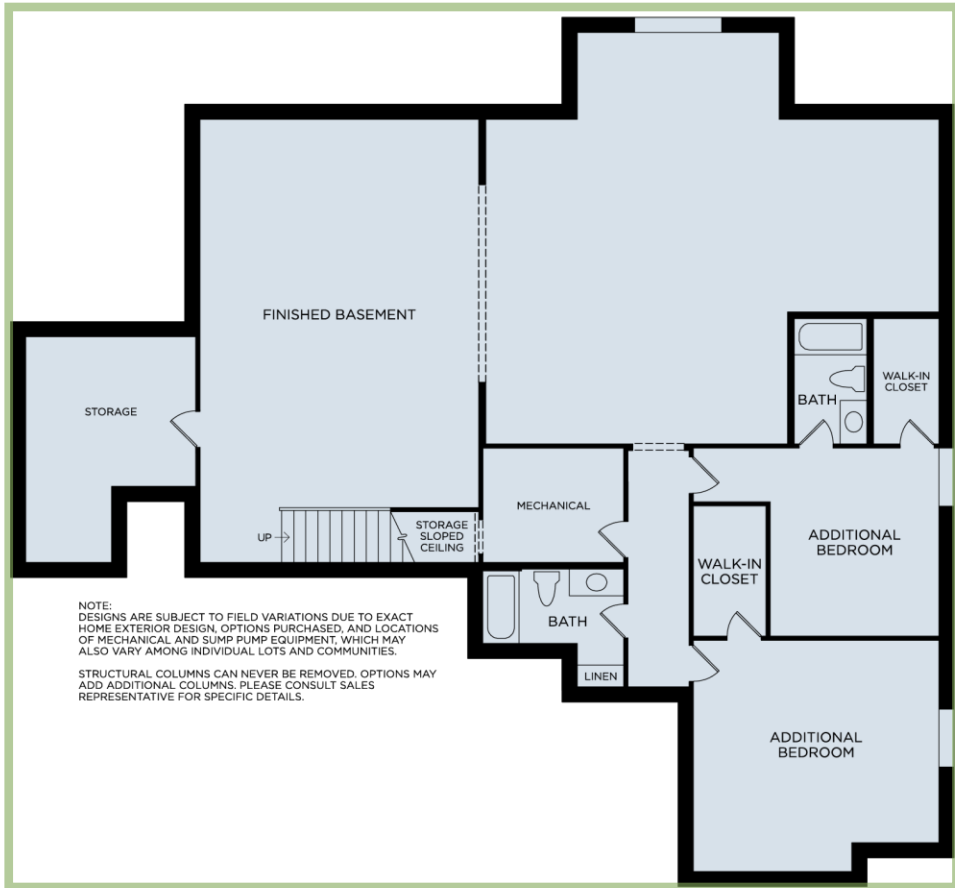

Designer Appointed Features | ARCHITECTURAL SELECTIONS

Designer Appointed Features are home details and finishes curated by the talented design professionals responsible for the distinctive looks found in our model homes.

1 FINISHED BASEMENT

**3 MULTI-SLIDE STACKED DOOR
12X8/8X8**

**5 ELECTRIC FIREPLACE 55" SCION
(not shown)**

**2 OFFICE REPLACES FLEX ROOM
(not shown)**

**4 ADDITIONAL EXTERIOR DOOR
(not shown)**