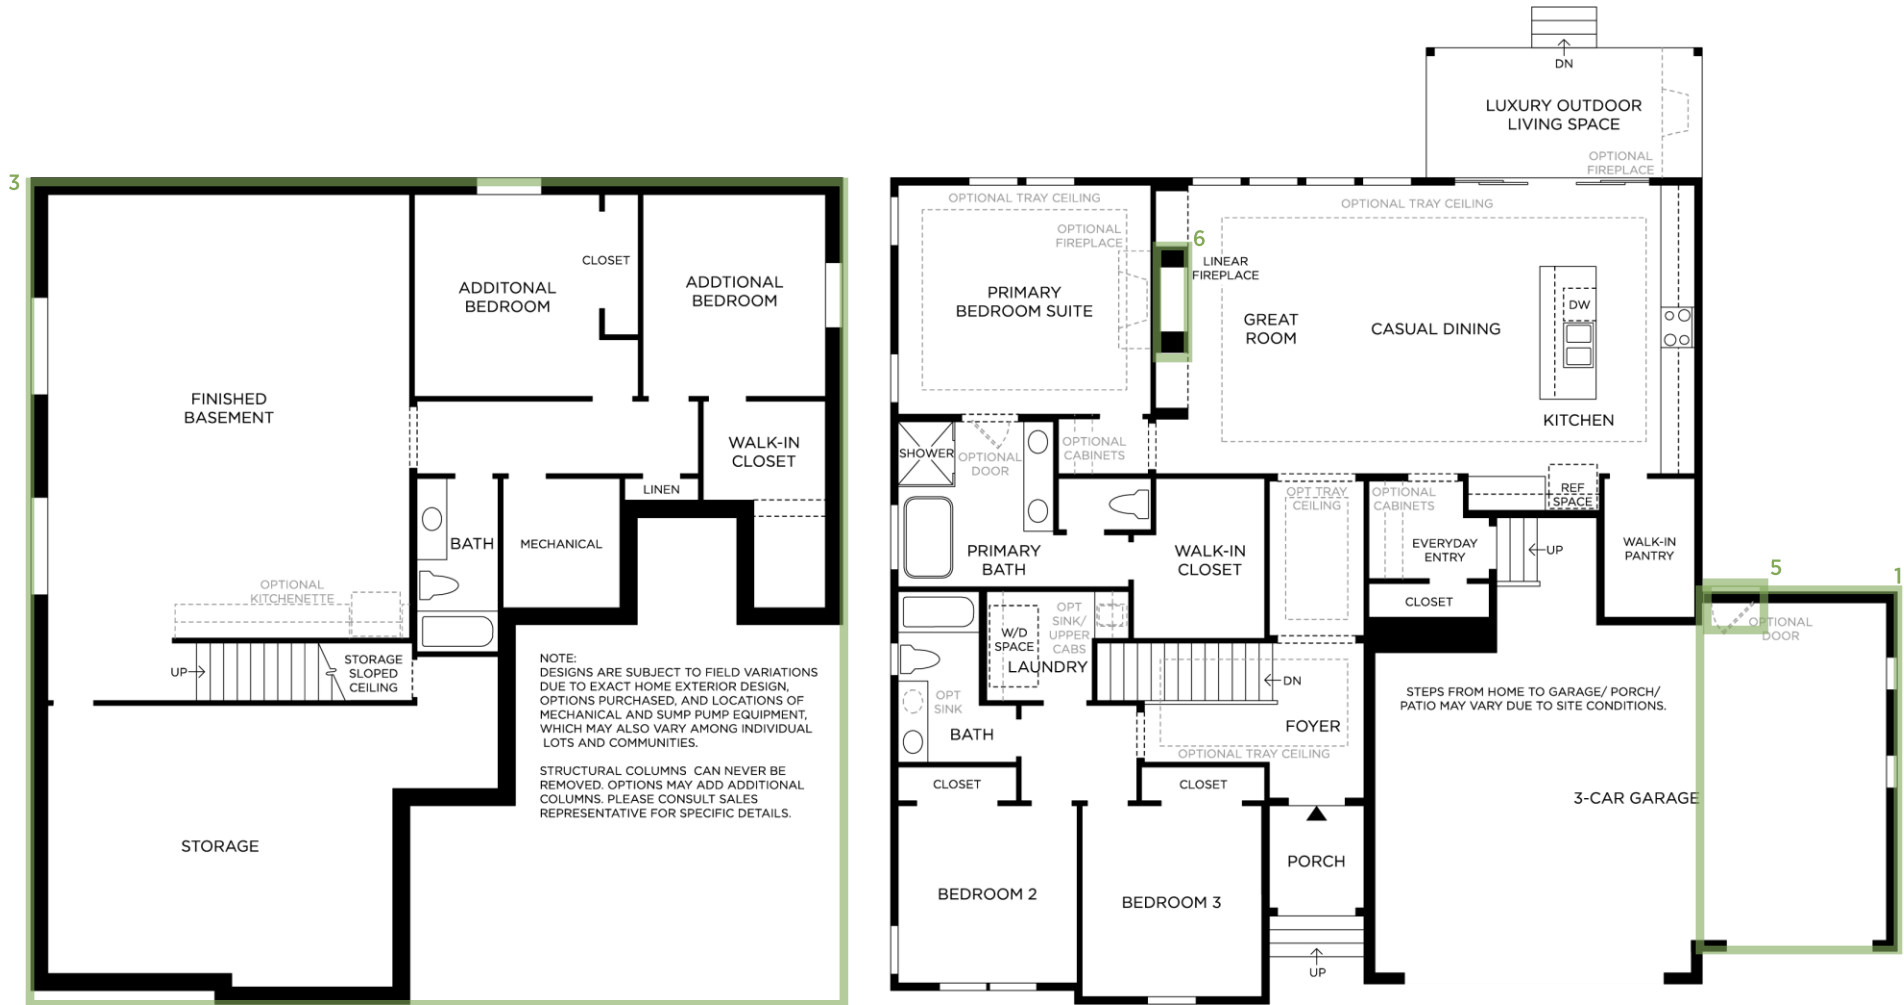

Designer Appointed Features | ARCHITECTURAL SELECTIONS

Designer Appointed Features are home details and finishes curated by the talented design professionals responsible for the distinctive looks found in our model homes.

1 3-CAR FRONT-ENTRY GARAGE

3 FINISHED BASEMENT

5 ADDITIONAL EXTERIOR DOOR

2 UPGRADED STAIR RAIL

(not shown)

4 MULTI-SLIDE DOORS 12X8

(not shown)

6 ELECTRIC FIREPLACE 55" SCION