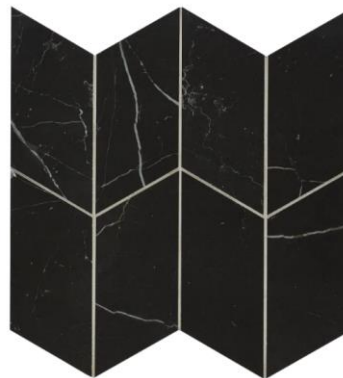

Designer Appointed Features | INTERIOR SELECTIONS

Designer Appointed Features are home details and finishes curated by the talented design professionals responsible for the distinctive looks found in our model homes.

1 WALL PAINT

Sherwin Williams
Pure White | SW 7005

2 INTERIOR DOORS

Hollow Core
Pure White | Logan Hollow Core Door

3 INTERIOR DOOR HANDLES

Kwikset
Matte Black | Halifax Lever

4 FLOORING-CARPET

Shaw Industries
Sand Swept | TB Wildwood Valley

5 FLOORING-TILE

Arizona Tile
Ivory | Futura Matte 12"X24"

6 FLOORING-HARDWOOD

Shaw Industries
Anthem | TB Stateside Oak 7" W

7 FIREPLACE

Arizona Tile
Black Atlantis | Marvel Archer Mosaic Mesh

8 HARDWARE

Cabinet Hardware
Satin Bronze & Matte Black | Transitional Knobs & Pulls

9 FLOORING-EVERY DAY ENTRY

Daltile
Volcanic Ash | Indoterra 2"x9" Herringbone

1

2

3

4

5

6

7

8

9