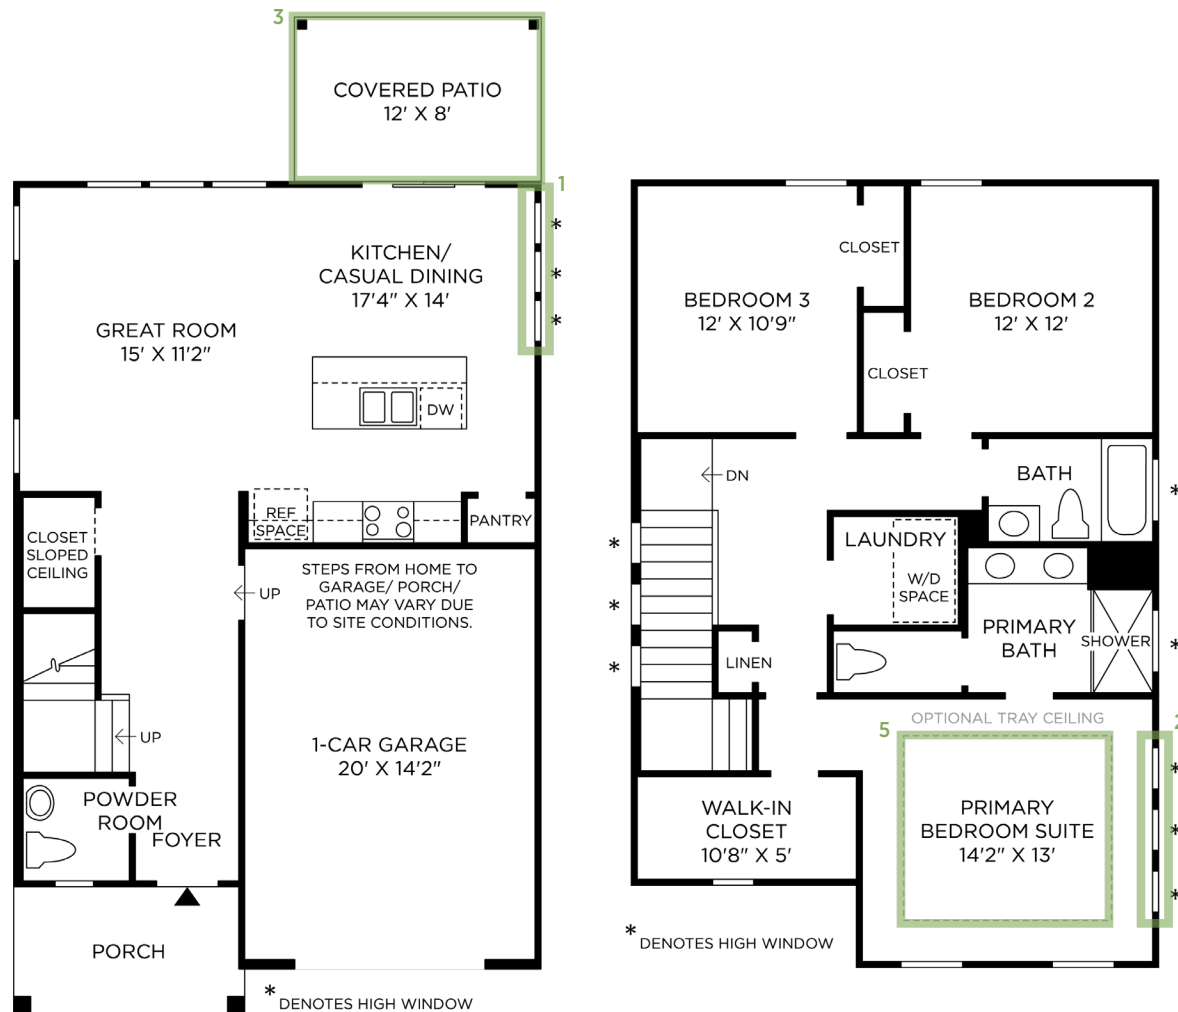

Designer Appointed Features | ARCHITECTURAL SELECTIONS

Designer Appointed Features are home details and finishes curated by the talented design professionals responsible for the distinctive looks found in our model homes.

1 CLERESTORY WINDOWS

3 COVERED PATIO

5 TRAY CEILING

2 CLERESTORY WINDOWS

4 SCREENED ENCLOSURE

(not shown)