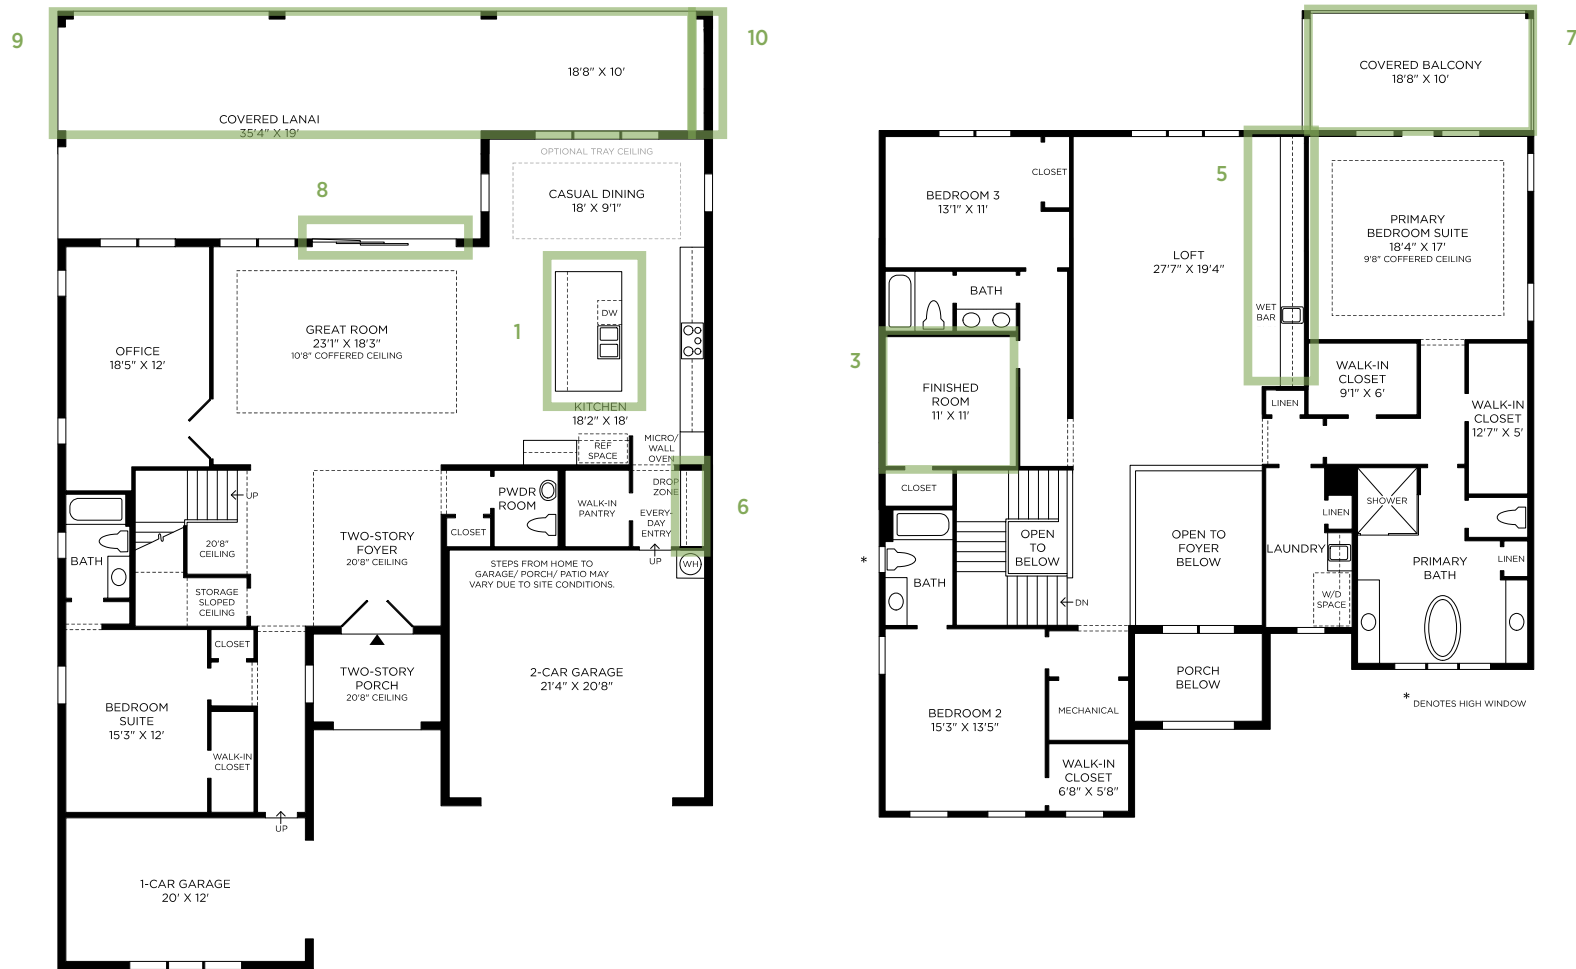

1 ALTERNATE KITCHEN ISLAND

Option code: PC263149

2 ALTERNATE KITCHEN LAYOUT (NOT SHOWN)

Option code: PC263104

3 FINISHED ROOM

Option code: PC263225

4 SHOWER STALL WITH TILE FLOOR AT SECONDARY BATH (NOT SHOWN)

Option code: PC048644

5 INTERIOR WET BAR

Option code: PC003

6 DROP ZONE

Option code: PC263081

7 COVERED BALCONY

Option code: PC263353

8 MULTI-SLIDE STACKED GLASS DOOR 16' X 8'