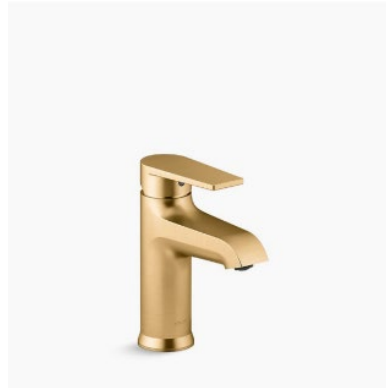

9 BATH ACCESSORIES

Kohler
Elate Towel, Hand towel, Toilet Paper | Moderne Brass

Designer Appointed Features | ADDITIONAL BATHROOM

Designer Appointed Features are home details and finishes curated by the talented design professionals responsible for the distinctive looks found in our model homes.

5 SINK

Kohler
White | Caxton Undermount

6 SHOWER TILE—WALLS

Daltile
Arctic White 4 x 16 Glossy

7 SHOWER FIXTURES

Kohler
Pitch | Moderne Brass

8 TOILET

Sterling Windham
White | Elongated

9 BATH ACCESSORIES

Kohler
Elate Towel, Hand towel, Toilet Paper | Moderne Brass

1

2

3

4

5

6