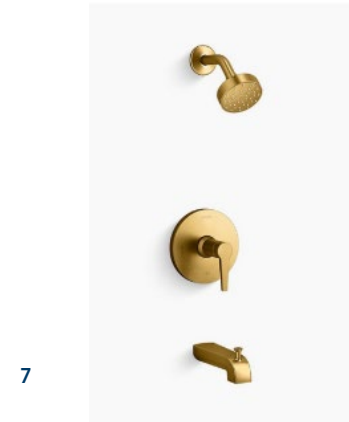

1 VANITY CABINETS

Aristokraft
Benton | Quill Slab

2 HARDWARE

Masterbrand
Satin Bronze | Gibson 96mm pull

3 COUNTERTOP

MSI
Frist White

4 FAUCET

Kohler
Hint | Moderne Brass

5 SINK

Kohler
White | Caxton Undermount

6 TUB/SHOWER SURROUND

Sterling Medley
White

7 SHOWER FIXTURES

Kohler
Pitch | Moderne Brass

8 TOILET

Sterling Windham
White | Elongated

9 BATH ACCESSORIES

Kohler
Elate Towel, Hand towel, Toilet Paper | Moderne Brass

Designer Appointed Features | ADDITIONAL BATHROOM

Designer Appointed Features are home details and finishes curated by the talented design professionals responsible for the distinctive looks found in our model homes.