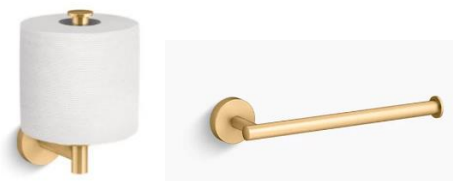

## 5 BATH ACCESSORIES

**Kohler Elate**  
Moderne Brass

1

2

3

4

5