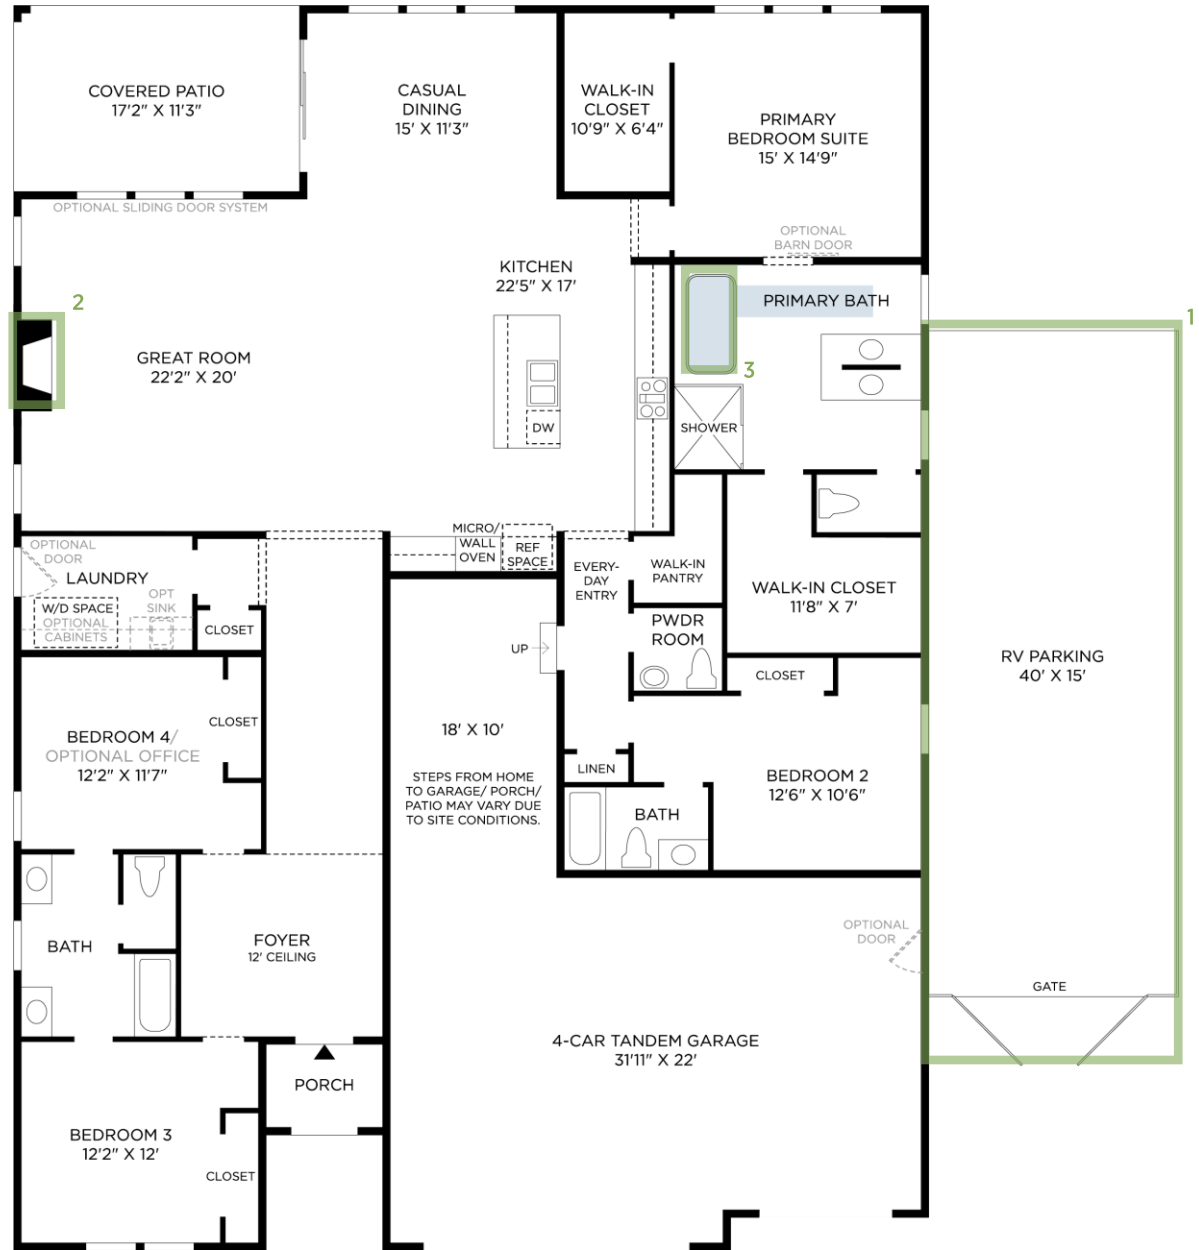

Designer Appointed Features | STRUCTURAL OPTIONS

Designer Appointed Features are home details and finishes curated by the talented design professionals responsible for the distinctive looks found in our model homes.

- 1 RV PARKING
- 2 TRADITIONAL FIREPLACE 42"
- 3 PRI BATH FS TUB 6' KOHLER
- 4 TILE SURROUND REPLACES INCLUDED
  (not shown)