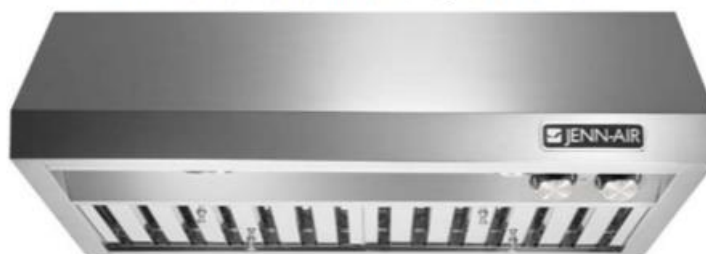

JennAir Under-Cabinet Vent Hood

- 12sone rating
- 2 halogen lights / 2 lighting levels
- 4-Speed precise knob controls
- 600 CFM fan – requires damper (per code)
- Dishwasher-safe commercial-style baffle filter