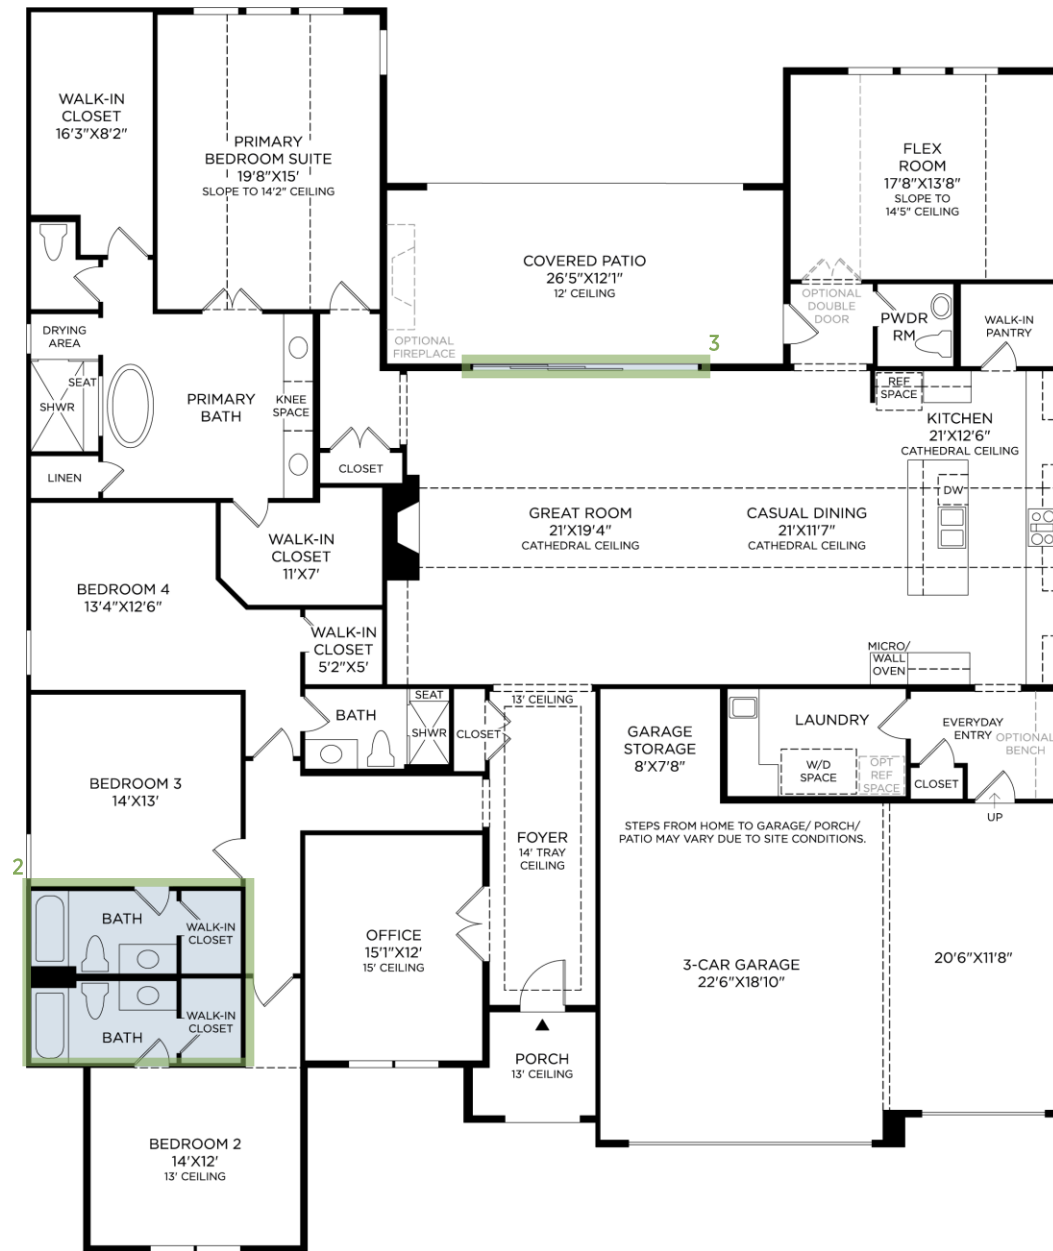

- 1 **ADDITIONAL INTERIOR DOOR**
(not shown)
- 2 **TWO FULL BATHS**
- 3 **MULTI-SLIDE STACKED DOOR 15X8**

Designer Appointed Features | INTERIOR SELECTIONS

Designer Appointed Features are home details and finishes curated by the talented design professionals responsible for the distinctive looks found in our model homes.