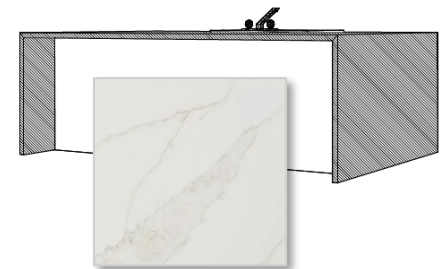

Designer Appointed Features | KITCHEN

Designer Appointed Features are home details and finishes curated by the talented design professionals responsible for the distinctive looks found in our model homes.

1 COUNTERTOP - PERIMETER

Della Terra Quartz

Linen | 3 cm

2 CABINETS - PERIMETER

Hoffman Cabinets

Maple - Stained Saddle | Shaker Door

3 BACKSPLASH

AZT Marvel Archer

Calacatta Prestigio Polished | Porcelain Mosaic

4 COUNTERTOP - ISLAND

Della Terra Quartz

Serene | 3 cm

5 CABINETS - ISLAND

Hoffman Cabinets

Painted - Tricorn Black | Shaker Door

6 FLOORING - HARDWOOD

Shaw Homeland Oak

Anthem | 7" W Plank

7 FAUCET

Kohler Crue

Matte Black | Single-Handle | Pull-Down

8 SINK

Kohler Vault

Stainless Steel | Under-Mount | Single Basin

9 ISLAND COUNTERTOP WATERFALL SIDES

Della Terra Quartz

Serene | 3 cm

1

2

3

4

5

6

7

8

9