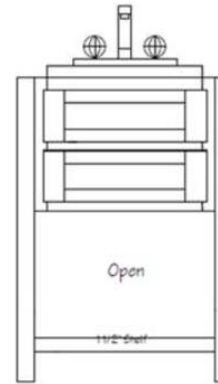

Kohler Highline

White | Elongated Bowl | Quiet-Close | Comfort Height

8 MIRROR FRAME

Decorative Wood

Style 8266 | 1.5"W

1

2

3