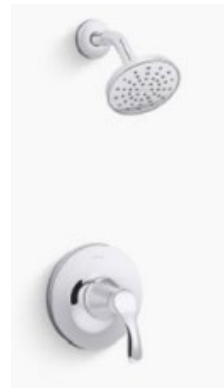

Designer Appointed Features | PRIMARY BATHROOM

Designer Appointed Features are home details and finishes curated by the talented design professionals responsible for the distinctive looks found in our model homes.

1 VANITY CABINETS

RONAN BIRCH
PLUME

2 HARDWARE

JEFFREY ALEXANDER
136 MB

3 COUNTERTOP

SHAW
QUARTZ 3CM- MIAMI ORO

4 FAUCET

KOHLER
SIMPLICE WIDESPREAD- CHROME

5 SINK

KOHLER
K-20000-0 CAXTON RECTANGLE UNDERMOUNT

6 SHOWER TILE—WALLS

SHAW
12 X 24 VISCONDE ORO POLISHED

7 VANITY TILE—FLOOR

SHAW
12 X 24 VISCONDE ORO MATTE

8 SHOWER TILE—FLOOR

SHAW
VISCONDE ORO HEX MATTE

9 PLUMBING

SHAW
SIMPLICE CENTERSET CHROME

1

2

3

4

5

6

7

8

9