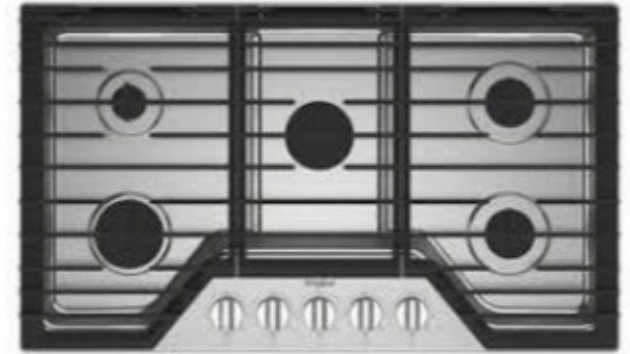

Designer Appointed Features | KITCHEN APPLIANCES

Designer Appointed Features are home details and finishes curated by the talented design professionals responsible for the distinctive looks found in our model homes.

1 DISHWASHER

WHIRLPOOL
WDT75ISAPZ

2 RANGE

WHIRLPOOL
WCGK5036PS

3 VENT HOOD

WHIRLPOOL
UXT5536AAS

4 WALL OVEN/ MICROWAVE

WHIRLPOOL
WOEC5030LZ

1

2

3

4