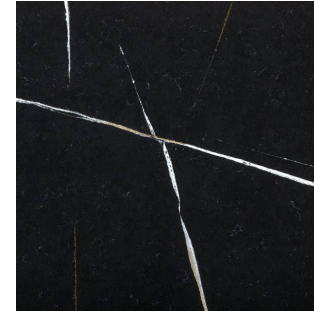

## 8 PLUMBING

KOHLER  
MEDLEY CENTERSET- CHROME

1

2

3

4

5

6