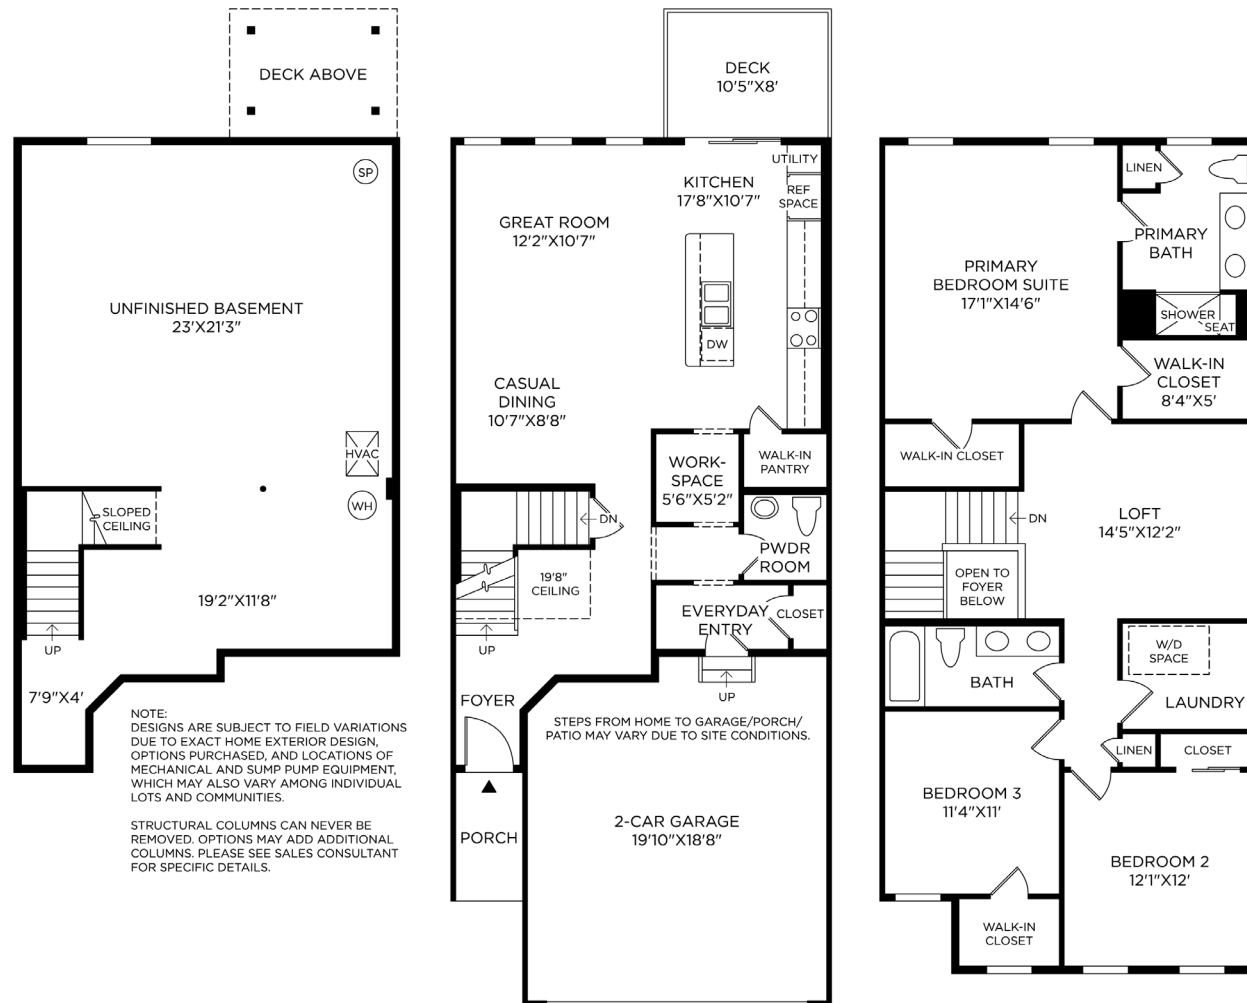

Designer Appointed Features | ARCHITECTURAL SELECTIONS

Designer Appointed Features are home details and finishes curated by the talented design professionals responsible for the distinctive looks found in our model homes.