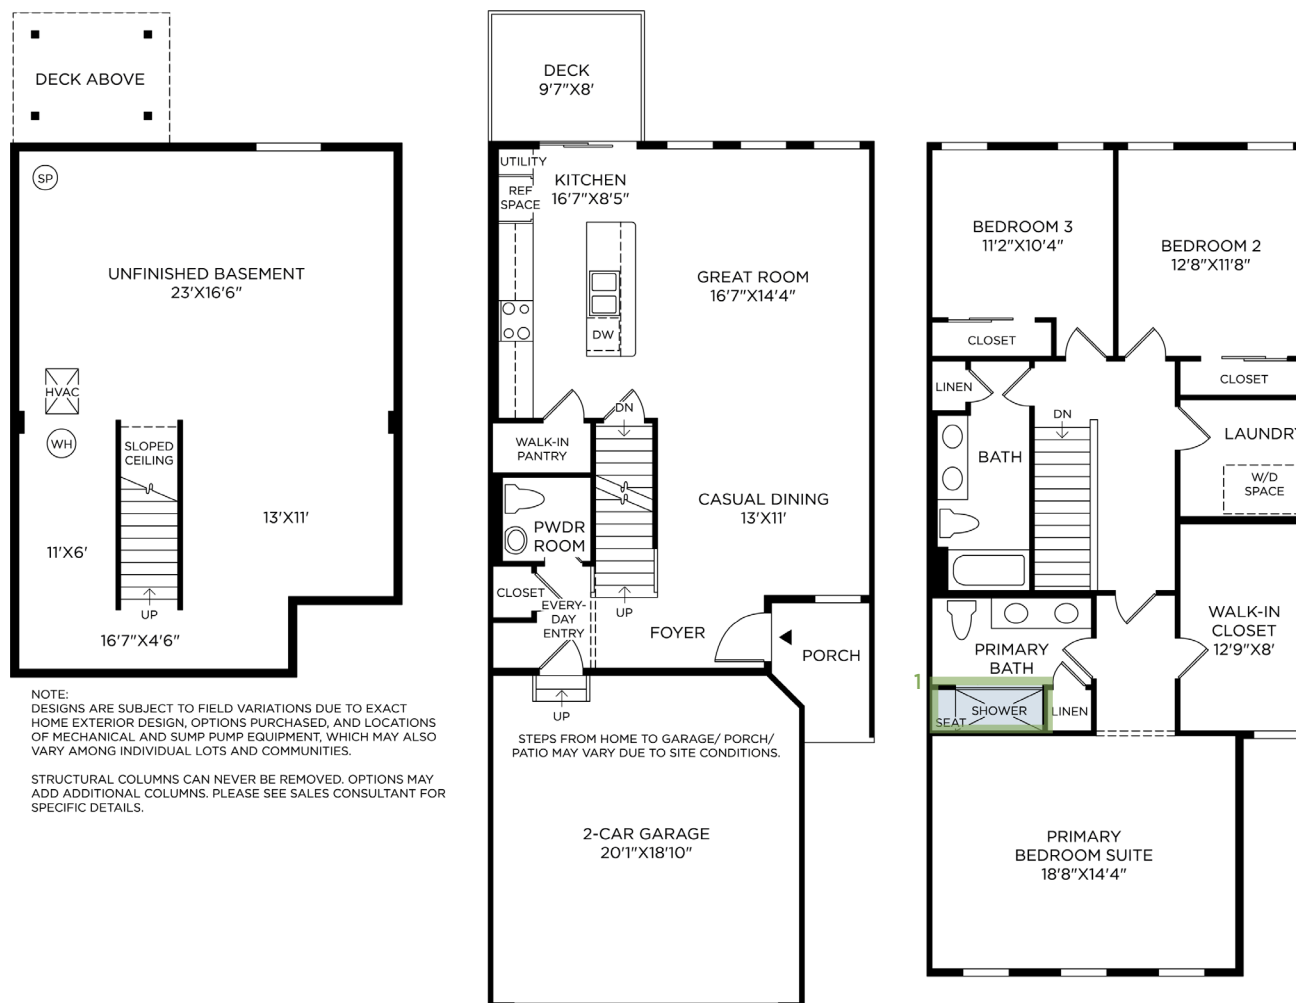

Designer Appointed Features | ARCHITECTURAL SELECTIONS

Designer Appointed Features are home details and finishes curated by the talented design professionals responsible for the distinctive looks found in our model homes.

1 ALTERNATE PRIMARY SHOWER