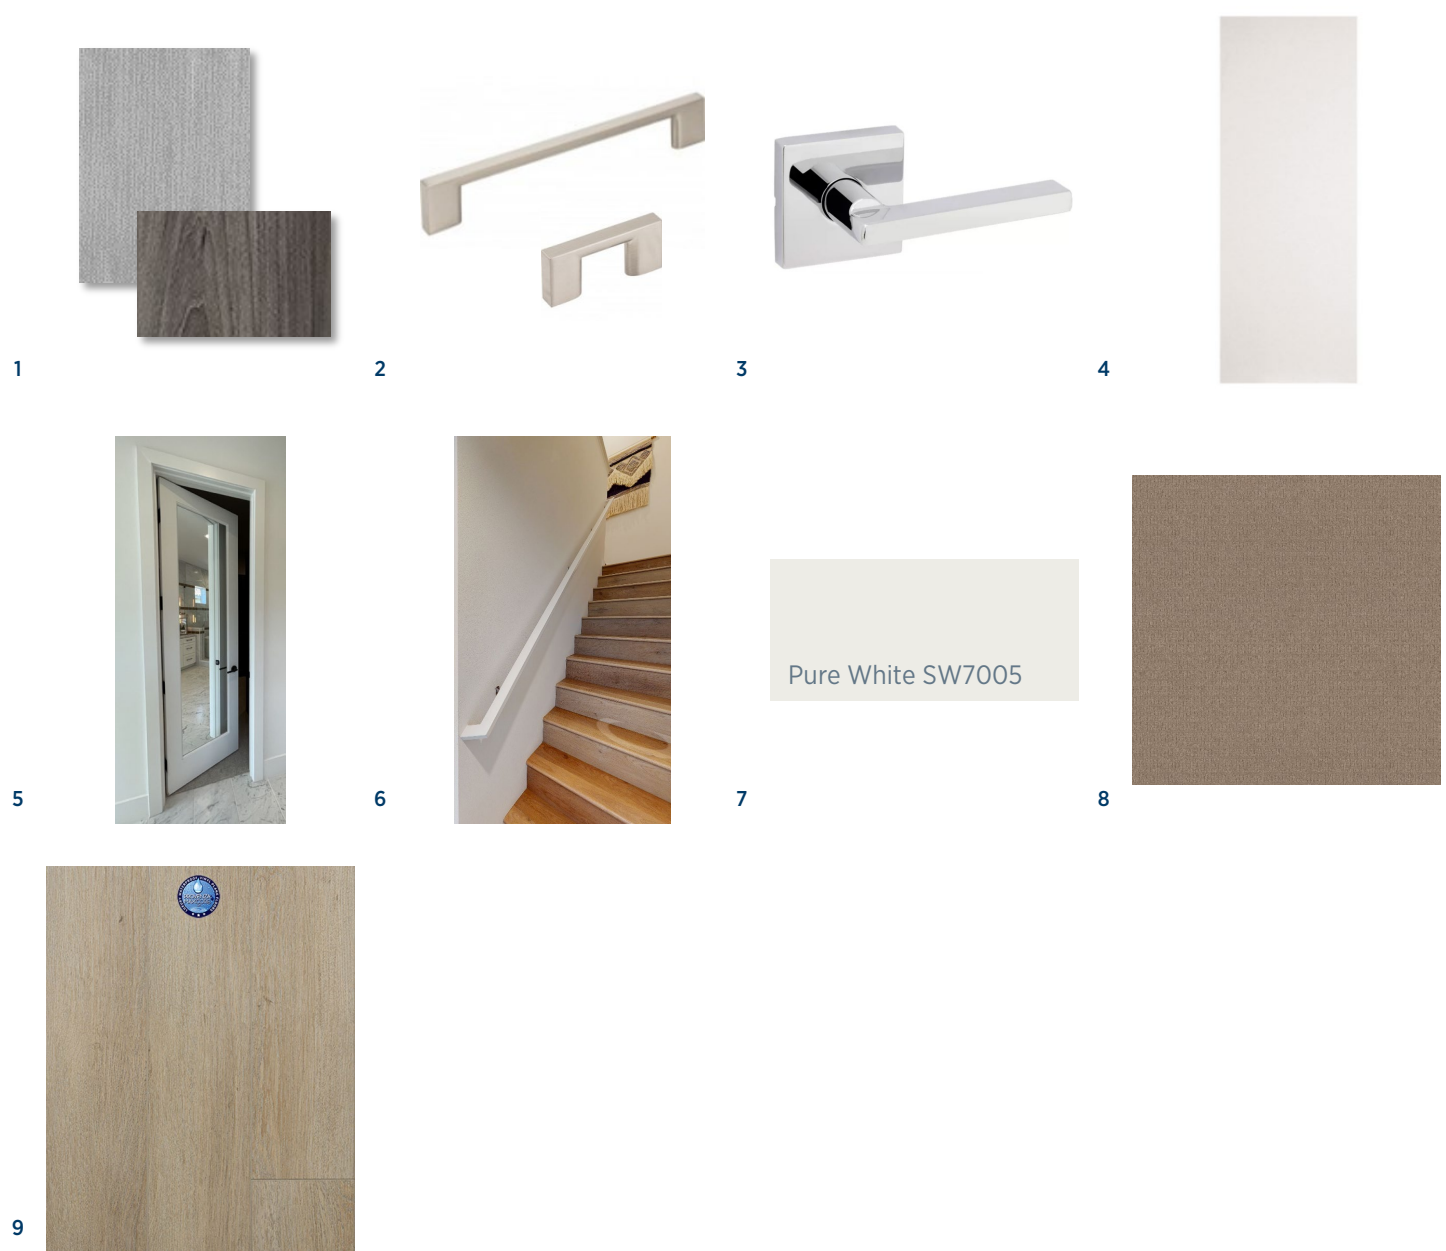

Designer Appointed Features | INTERIOR SELECTIONS

Designer Appointed Features are home details and finishes curated by the talented design professionals responsible for the distinctive looks found in our model homes.

1 CABINETS - WHOLE HOUSE

Exotic Laminate
Swiss Elm Onyx

2 CABINET HARDWARE

Pulls on Doors & Drawers
Satin Nickel | 635-32SN & 635-160SN

3 INTERIOR DOOR HANDLES

Included Flat Slab
White | Solid Core

4 INTERIOR DOORS

Kwikset Halifax Lever
Polished Chrome | Square Rosette

5 PRIMARY CLOSET DOOR

Dual Sided Mirrored Door
White

6 STAIR SYSTEM

Included Handrail
White

7 INTERIOR PAINT

Included Paint
Pure White | SW7005

8 FLOORING - CARPET

Tuftex TB Starr Night
Oxford Tan

9 FLOORING - LVP

Provenza Moda Living
Simply Silver