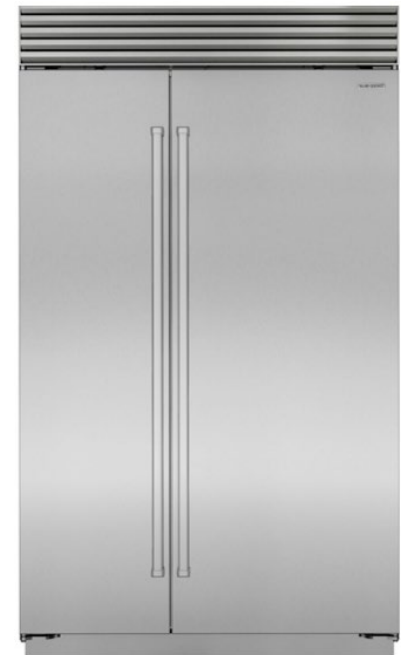

Designer Appointed Features | KITCHEN APPLIANCES

Designer Appointed Features are home details and finishes curated by the talented design professionals responsible for the distinctive looks found in our model homes.

1 RANGE

Wolf
Stainless Steel | 36" Induction Range

2 HOOD

Wolf
Stainless Steel | 36" Wall Mount

3 MICROWAVE

Wolf
Stainless Steel | 30" Microwave

4 DISHWASHER

Cove
Stainless Steel

5 WALL OVEN

Wolf
Stainless Steel | 30" M Series

6 REFRIGERATOR

SubZero
Stainless Steel | 48" Built-In Side-by-Side
Refrigerator/Freezer

1

2

3

4

5

6