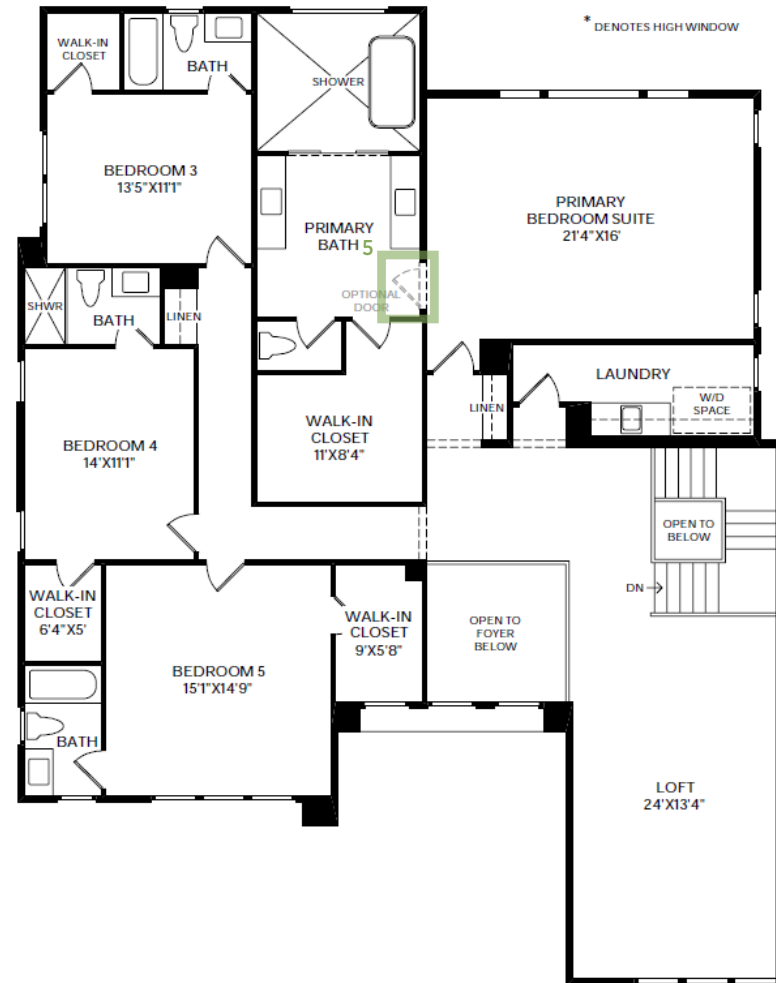

1 INTERIOR INSULATION PACKAGE

INUX0001 (not shown)

3 SOLAR BATTERY

MECN0020 (not shown)

2 SOLAR PANEL SYSTEM

MECN0015 (not shown)

4 HYDRORAIL SHOWER COLUMN AT PRIMARY BATH

PLMX0031 (not shown)

5 INTERIOR DOOR FROM PRIMARY BEDROOM TO BATHROOM

INDD0025

Designer Appointed Features | KITCHEN APPLIANCES

Designer Appointed Features are home details and finishes curated by the talented design professionals responsible for the distinctive looks found in our model homes.