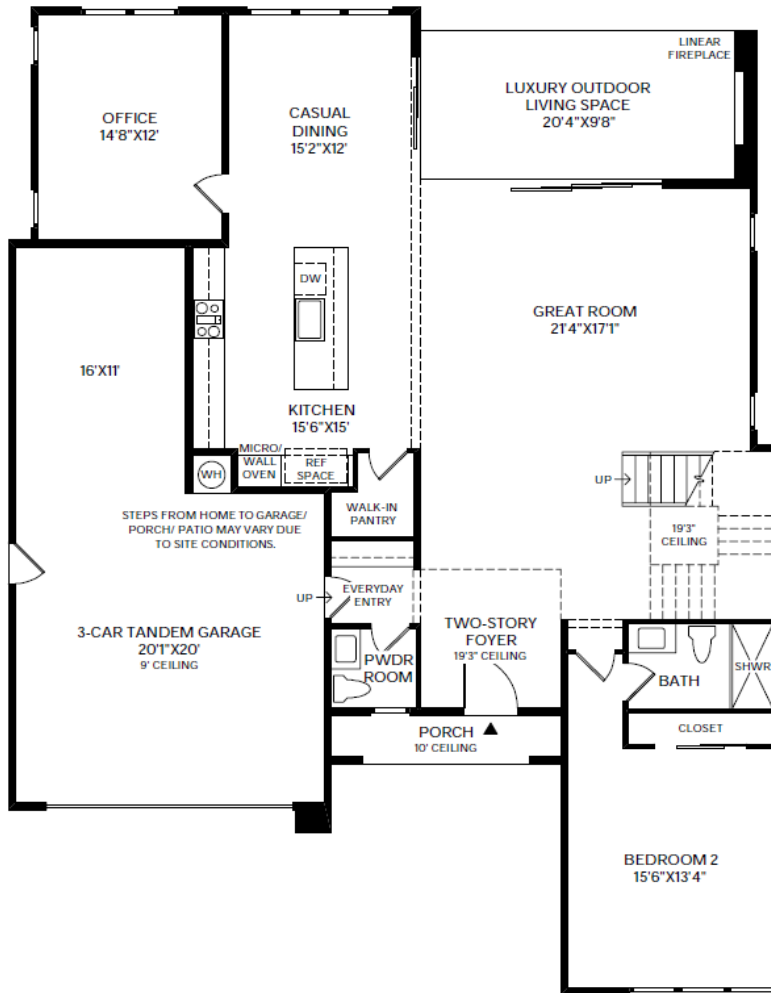

Designer Appointed Features | STRUCTURAL FEATURES

Designer Appointed Features are home details and finishes curated by the talented design professionals responsible for the distinctive looks found in our model homes.

1 INTERIOR INSULATION PACKAGE

INUX0001 (not shown)

3 SOLAR BATTERY

MECN0020 (not shown)

2 SOLAR PANEL SYSTEM

MECN0015 (not shown)

4 HYDRORAIL SHOWER COLUMN AT PRIMARY BATH

PLMX0031 (not shown)

5 INTERIOR DOOR FROM PRIMARY BEDROOM TO BATHROOM

INDD0025