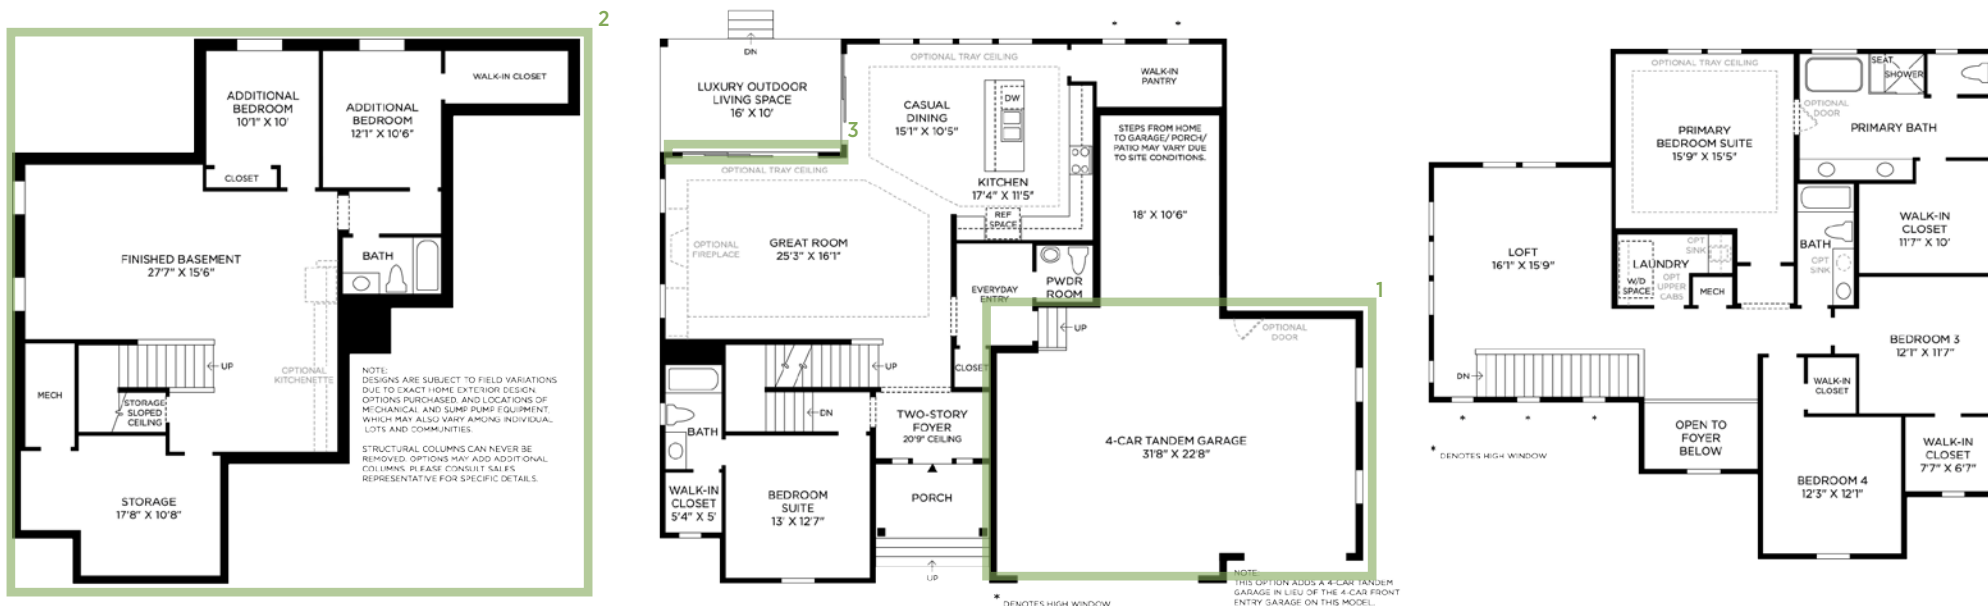

Designer Appointed Features | ARCHITECTURAL SELECTIONS

Designer Appointed Features are home details and finishes curated by the talented design professionals responsible for the distinctive looks found in our model homes.

1 4-CAR FRONT-ENTRY GARAGE

PC263478

2 FINISHED BASEMENT

PC263018

3 MULTI-SLIDE STACKED DOOR - 12X8 IN GREAT ROOM

PC26365

4 ALTERNATE PRIMARY SHOWER

PC263285 (not shown)