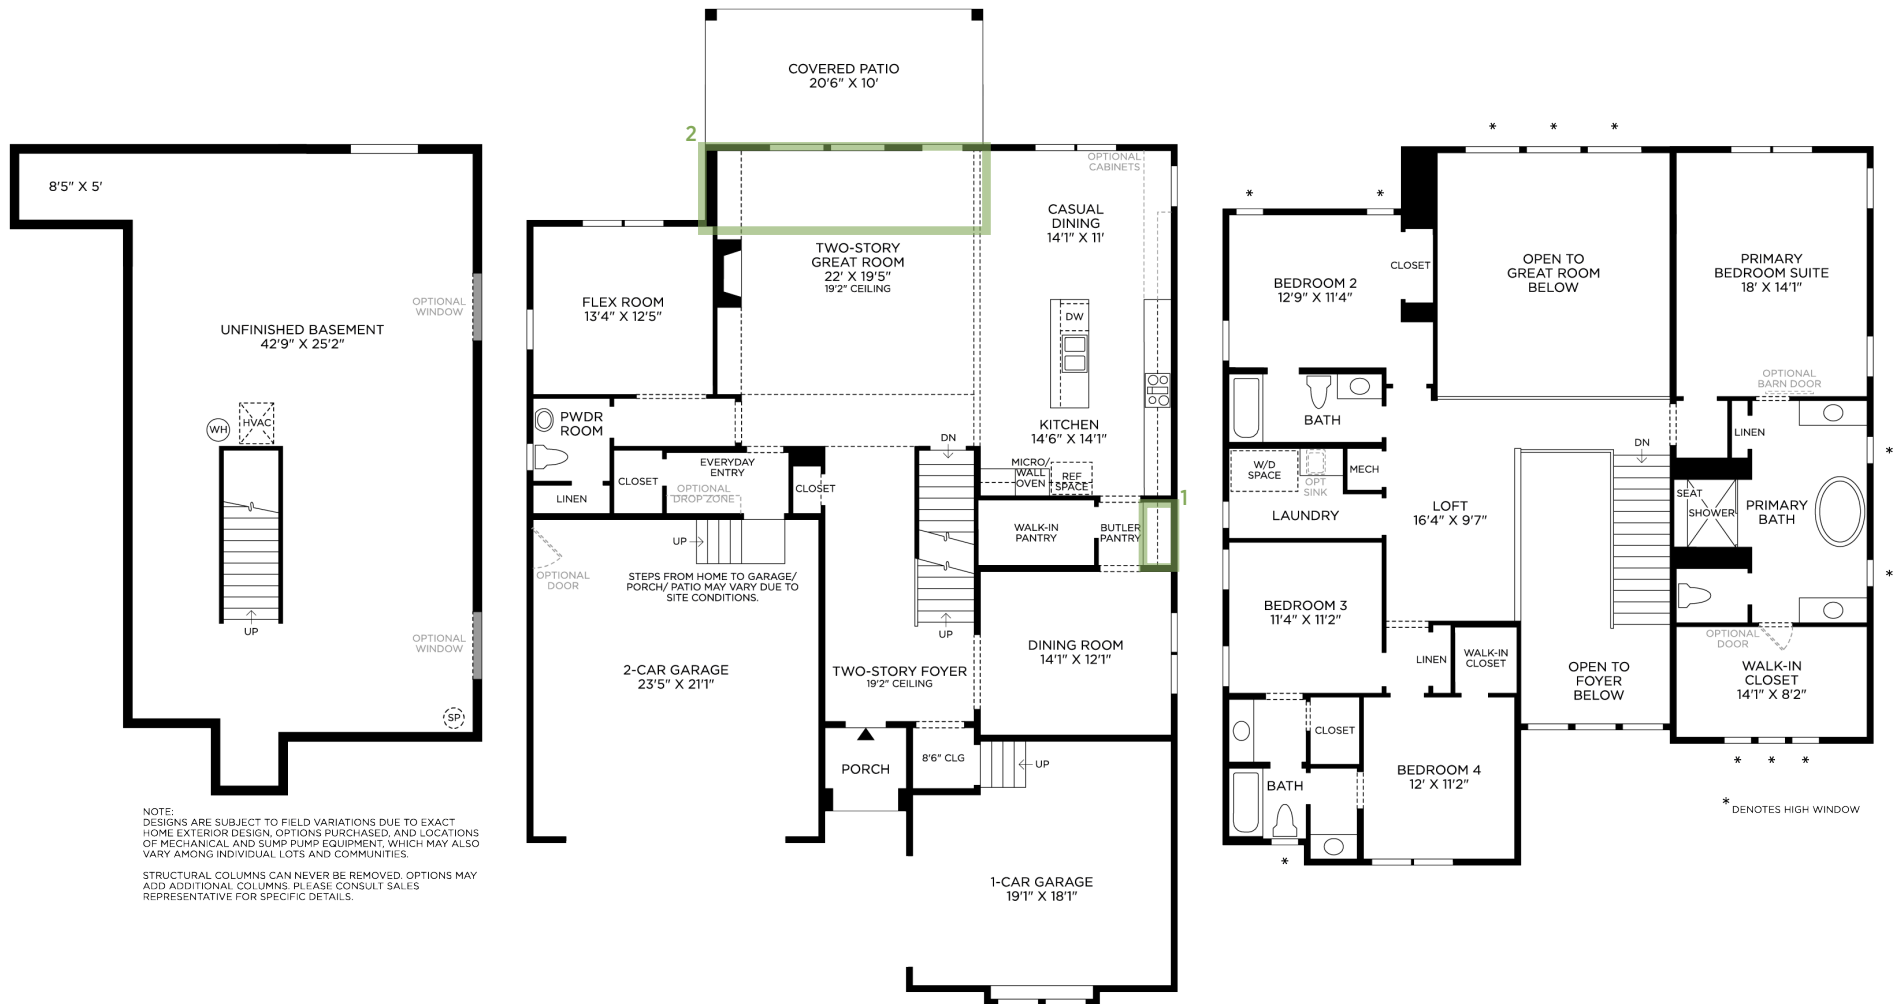

Designer Appointed Features | ARCHITECTURAL SELECTIONS

Designer Appointed Features are home details and finishes curated by the talented design professionals responsible for the distinctive looks found in our model homes.

1 BUTLER PANTRY

3 TANKLESS WATER HEATER WITH RECIRCULATING PUMP
(not shown)

2 EXTENDED GREAT ROOM DEPTH 5'

4 PLUMBING ROUGH-IN IN BASEMENT
(not shown)