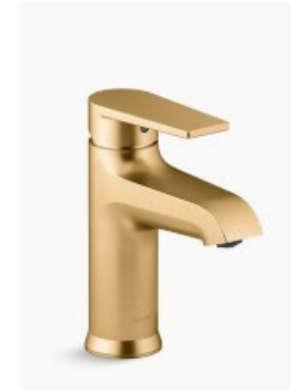

## 1 PEDESTAL SINK

Archer - Kohler  
White | Single Hole Sink

1

## 2 FAUCET

Hint - Kohler  
Moderne Brass | Single Hole Faucet

2