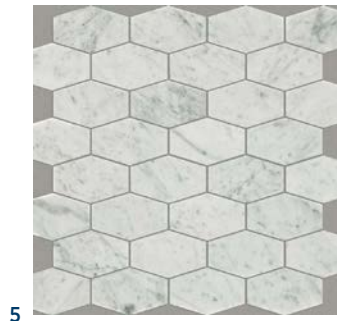

5 BACKSPLASH

Shaw Estate Stretch Hexagon
150 Bianco Carrara | Mosaic

6 FLOORING-TILE

Emser Mokuza II
Hikari Matte | 8x35

7 FAUCET

Kohler Graze Pull Down
Polished Chrome

8 SINK

Kohler Carin
Matte White | Single Basin