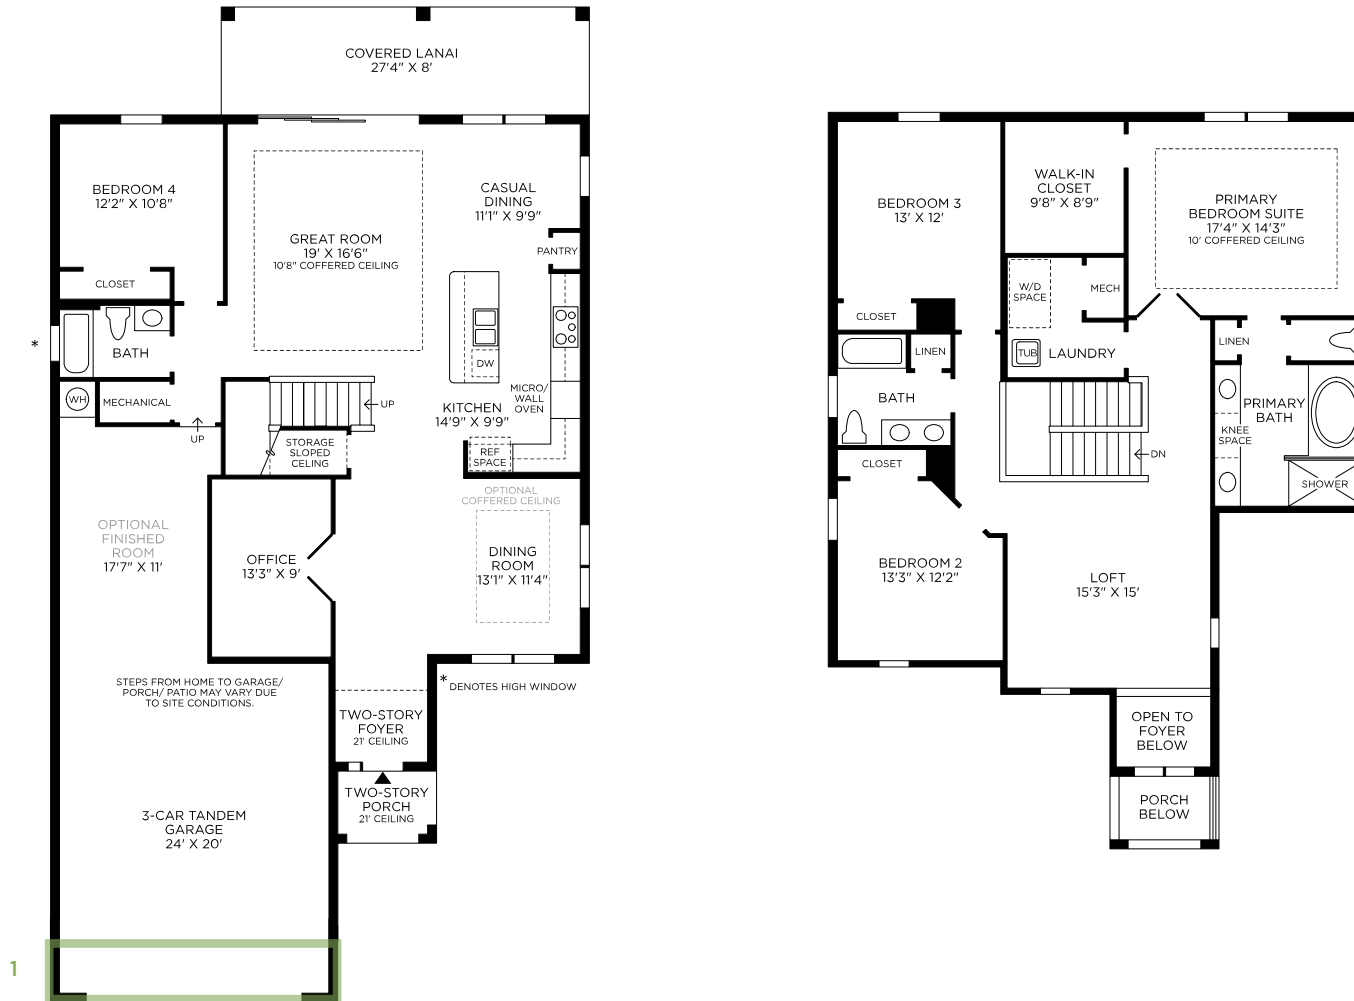

Designer Appointed Features | STRUCTURAL OPTIONS

Designer Appointed Features are home details and finishes curated by the talented design professionals responsible for the distinctive looks found in our model homes.

1 4' GARAGE EXTENSION

Option code: PC263147

2 GAS LINE TO REAR (NOT SHOWN)

Option code: PC392