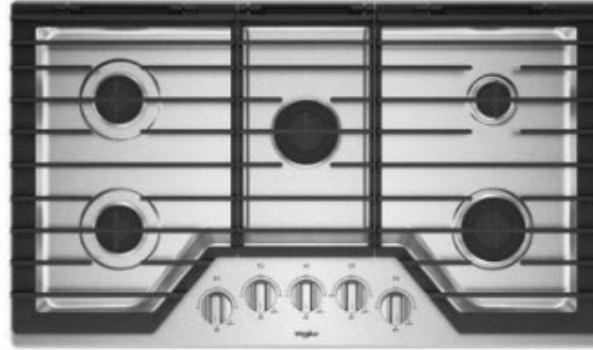

Designer Appointed Features | KITCHEN APPLIANCES

Designer Appointed Features are home details and finishes curated by the talented design professionals responsible for the distinctive looks found in our model homes.

1 COOKTOP

Whirlpool
Stainless Steel | 36" 5-Burner Gas

2 VENT HOOD

Whirlpool
Stainless Steel | 36" Under Cabinet

3 MICROWAVE/OVEN COMBO

Whirlpool
Stainless Steel

4 DISHWASHER

Whirlpool
Stainless Steel

5 REFRIGERATOR

Whirlpool
Stainless | Side-by-Side

1