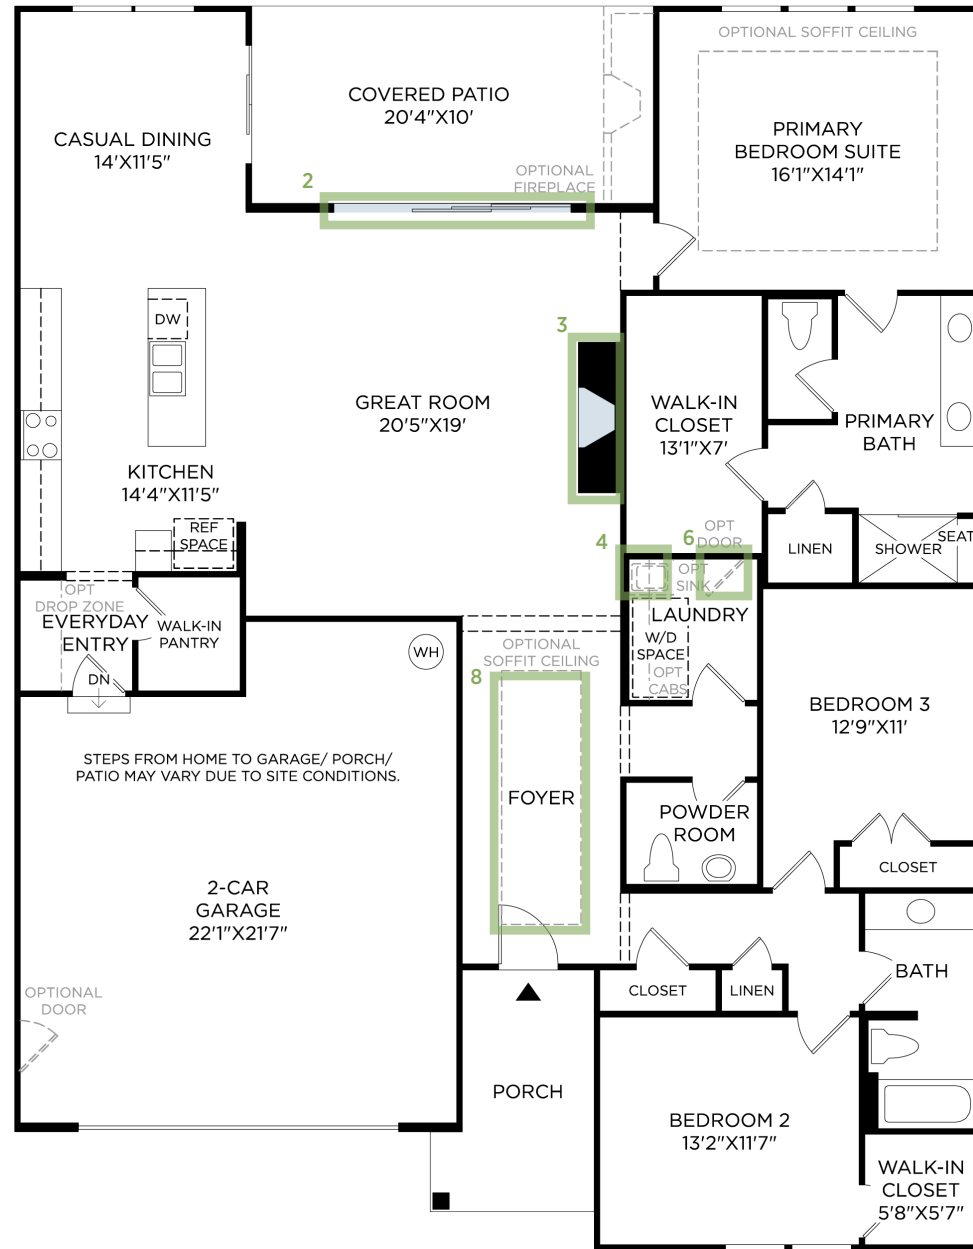

- 1 FRONT DOOR**
(not shown)
- 2 MULTI-SLIDE STACKED DOOR 12X8**
- 3 LINEAR FIREPLACE 48" MEZZO/CRAVE**
- 4 LAUNDRY ROOM UTILITY SINK**
- 5 ZERO THRESHOLD SHOWER**
(not shown)
- 6 ADDITIONAL INTERIOR DOOR**
- 7 TILE SURROUND REPLACES INCLUDED**
(not shown)
- 8 SOFFIT CEILING**
- 9 PRI BATH 1.75 HANDSHOWER**
(not shown)