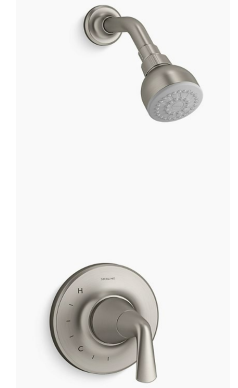

Designer Appointed Features | BATHROOM #2 1st Floor

Designer Appointed Features are home details and finishes curated by the talented design professionals responsible for the distinctive looks found in our model homes.

1 VANITY CABINETS

Timberlake Sonoma
Painted Linen | Level 2

2 HARDWARE

Timberlake
Satin Nickel| 2271 SN

3 COUNTERTOP

Silestone
Gray Expo

4 FAUCET

Sterling Medley
Brushed Nickel | 4" Centerset

5 SINK

Kohler Caxton
White | Oval

6 SHOWER TILE—WALLS

Daltile Mythology
Santorini | 4x12

7 TOILET

Sterling Windham
White

8 SHOWER FIXTURES

Sterling Medley
Brushed Nickel

9 BATH ACCESSORIES

Pamex
Polished Chrome | Seal Beach

10 TILE - FLOOR

American Olean Union
Platinum White | 12x24 1/3 Offset

11 TILE - SHOWER FLOOR

American Olean Union
Platinum White Modern Weave Mosaic

1

2

3

4

5

6

7

8

9

10

11