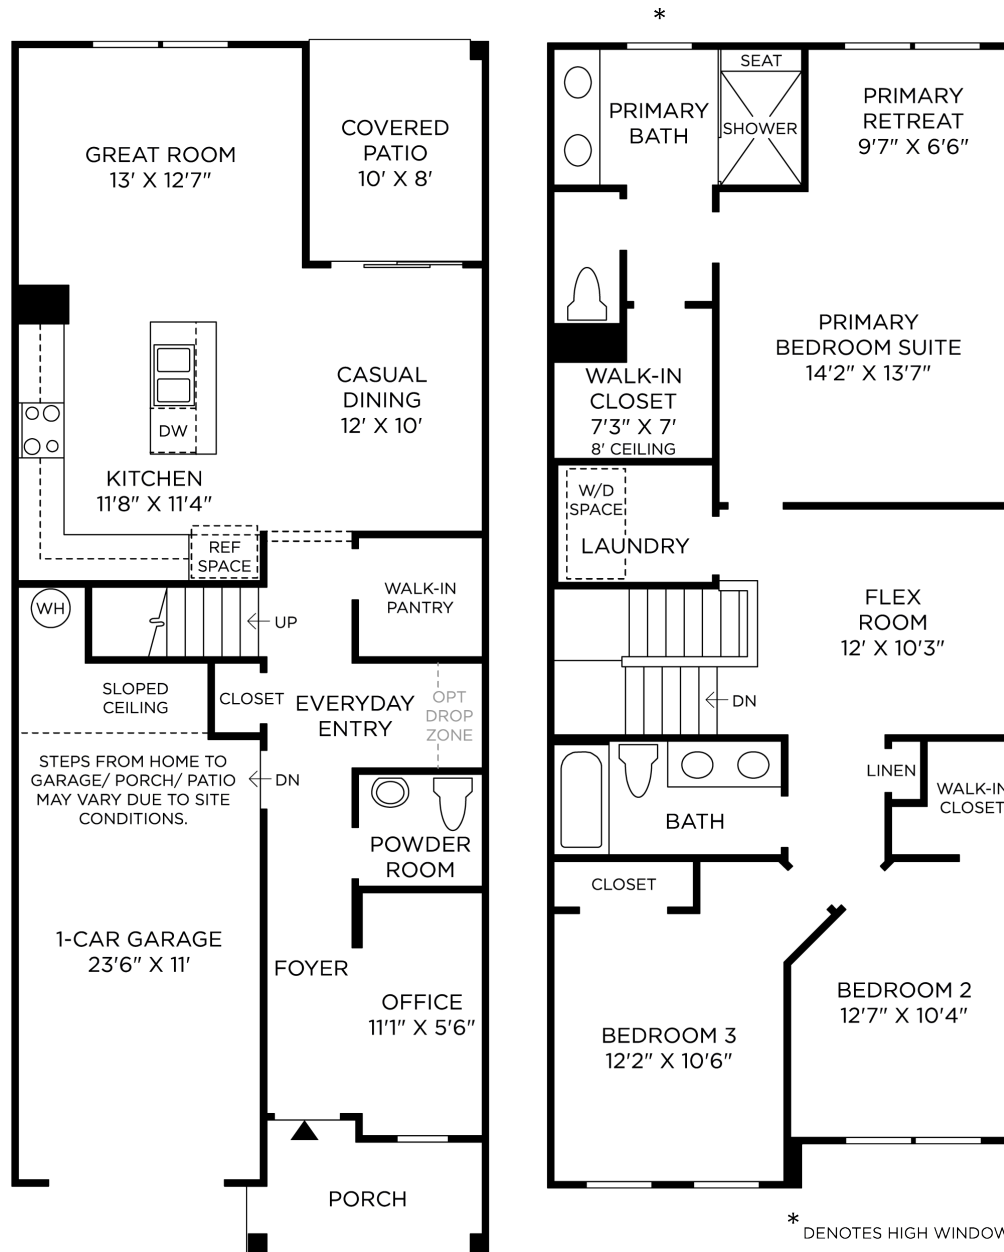

Designer Appointed Features | ARCHITECTURAL SELECTIONS

Designer Appointed Features are home details and finishes curated by the talented design professionals responsible for the distinctive looks found in our model homes.