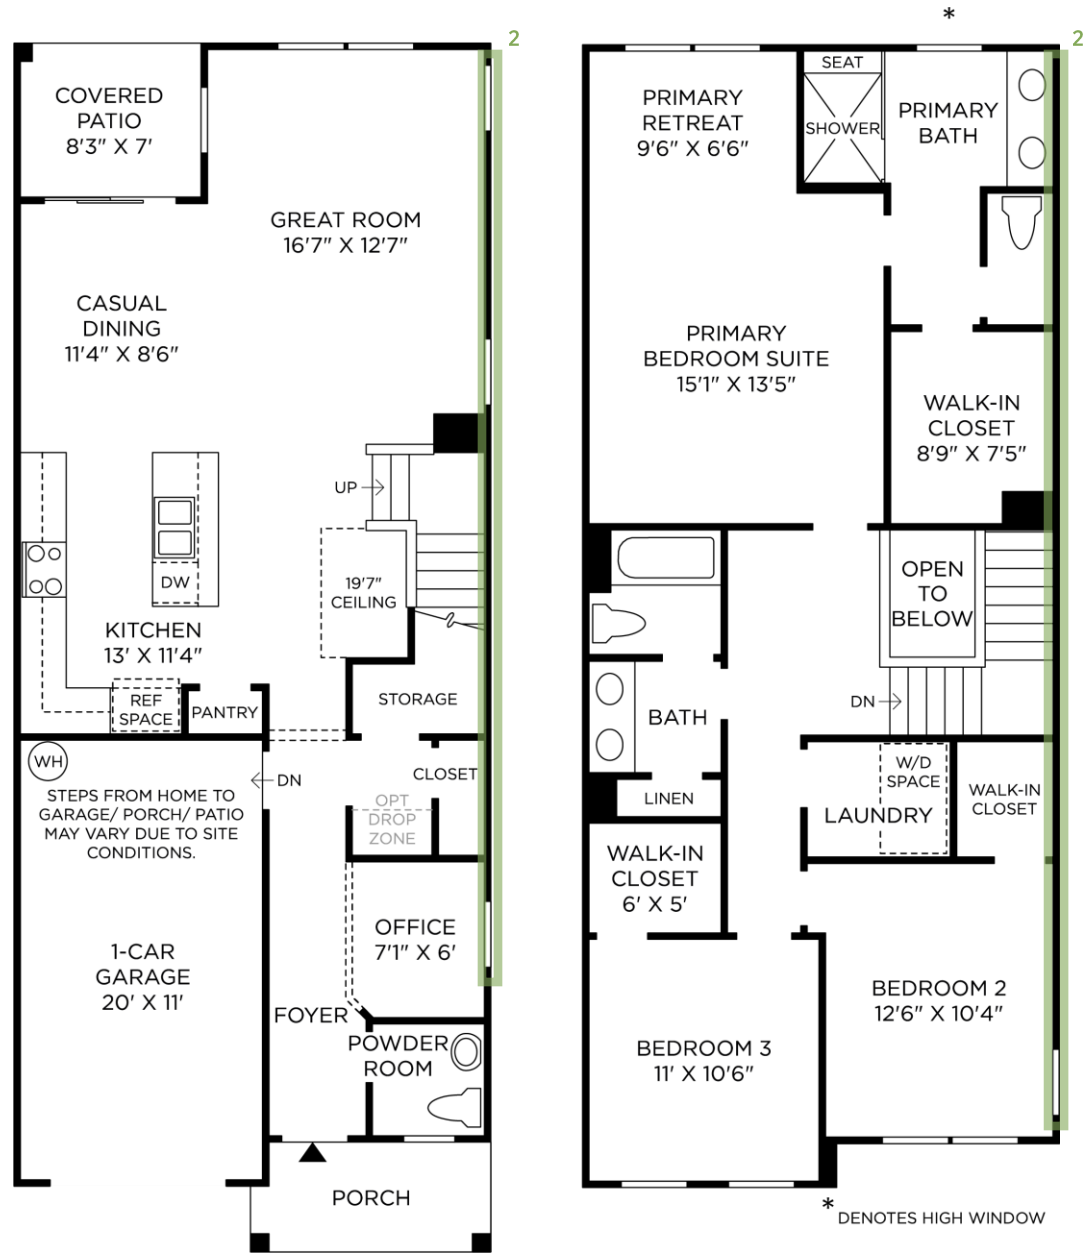

Designer Appointed Features | ARCHITECTURAL SELECTIONS

Designer Appointed Features are home details and finishes curated by the talented design professionals responsible for the distinctive looks found in our model homes.

1 ELECTRIC CAR CHARGING PRE-WIRE

(not shown)

2 GRAND OPTION