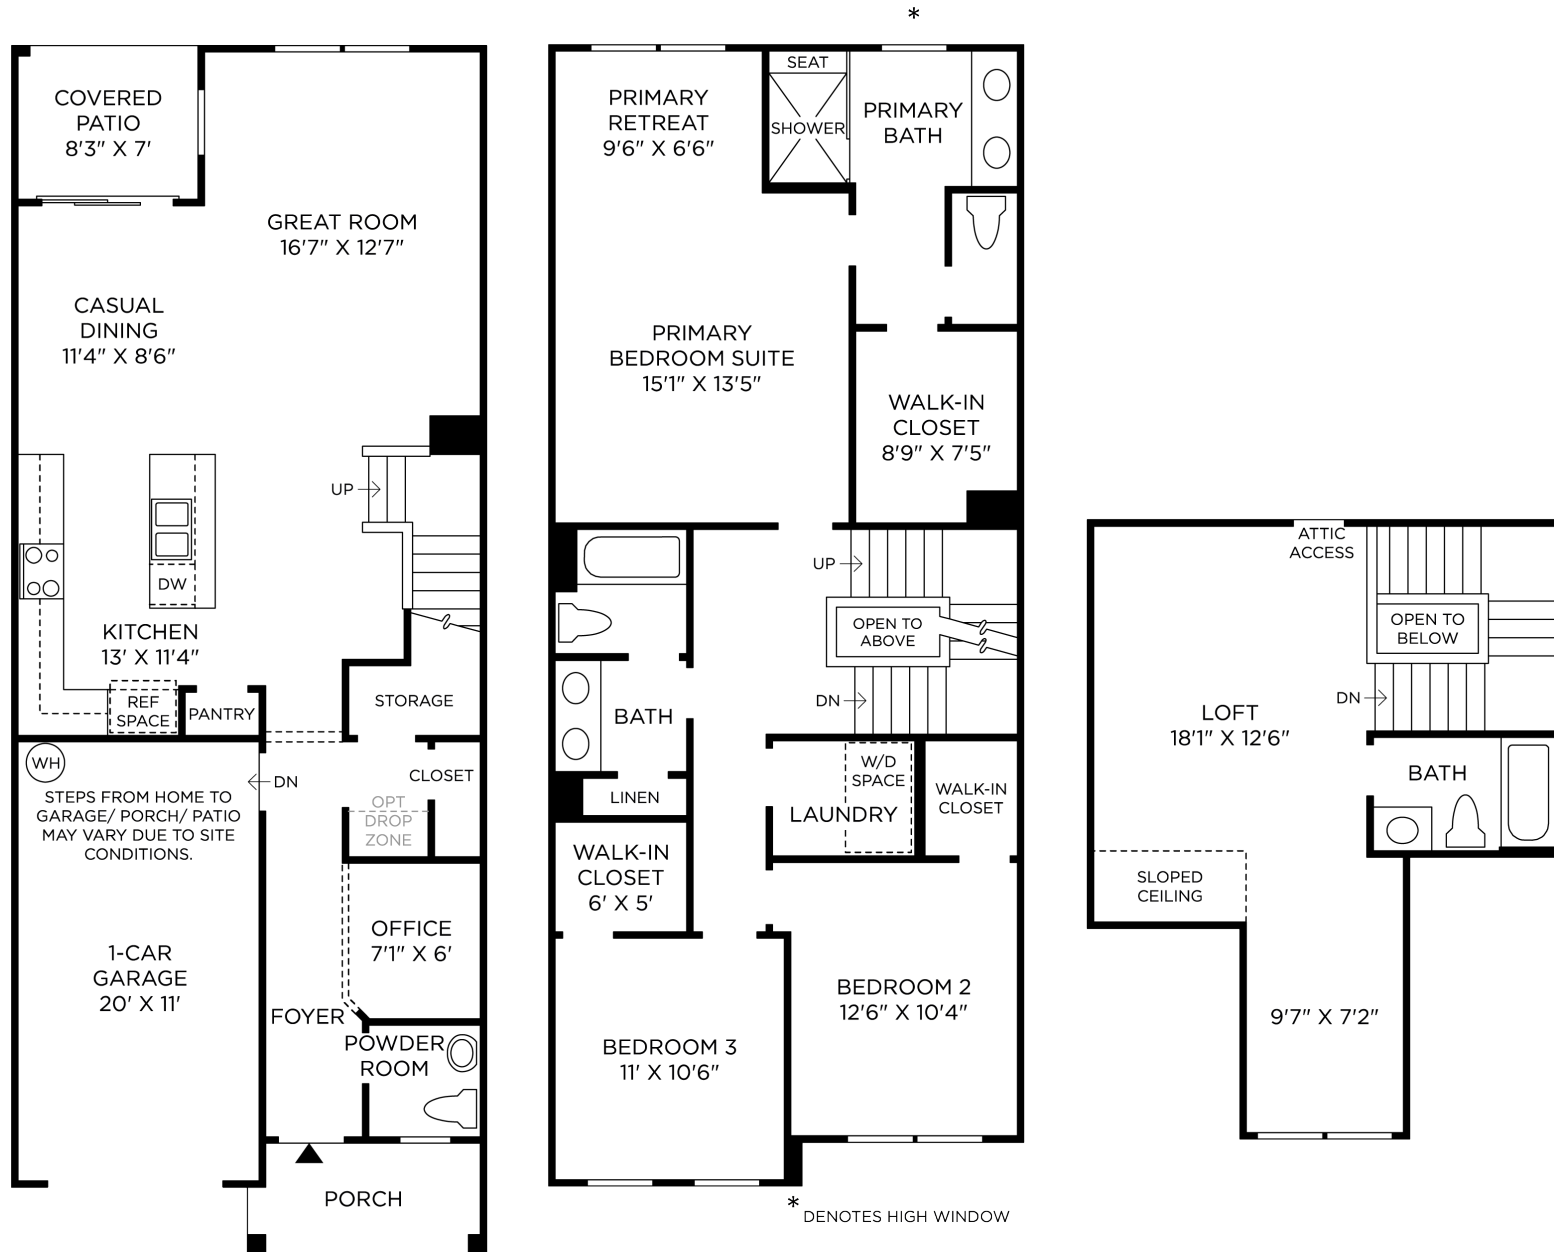

Designer Appointed Features | ARCHITECTURAL SELECTIONS

Designer Appointed Features are home details and finishes curated by the talented design professionals responsible for the distinctive looks found in our model homes.