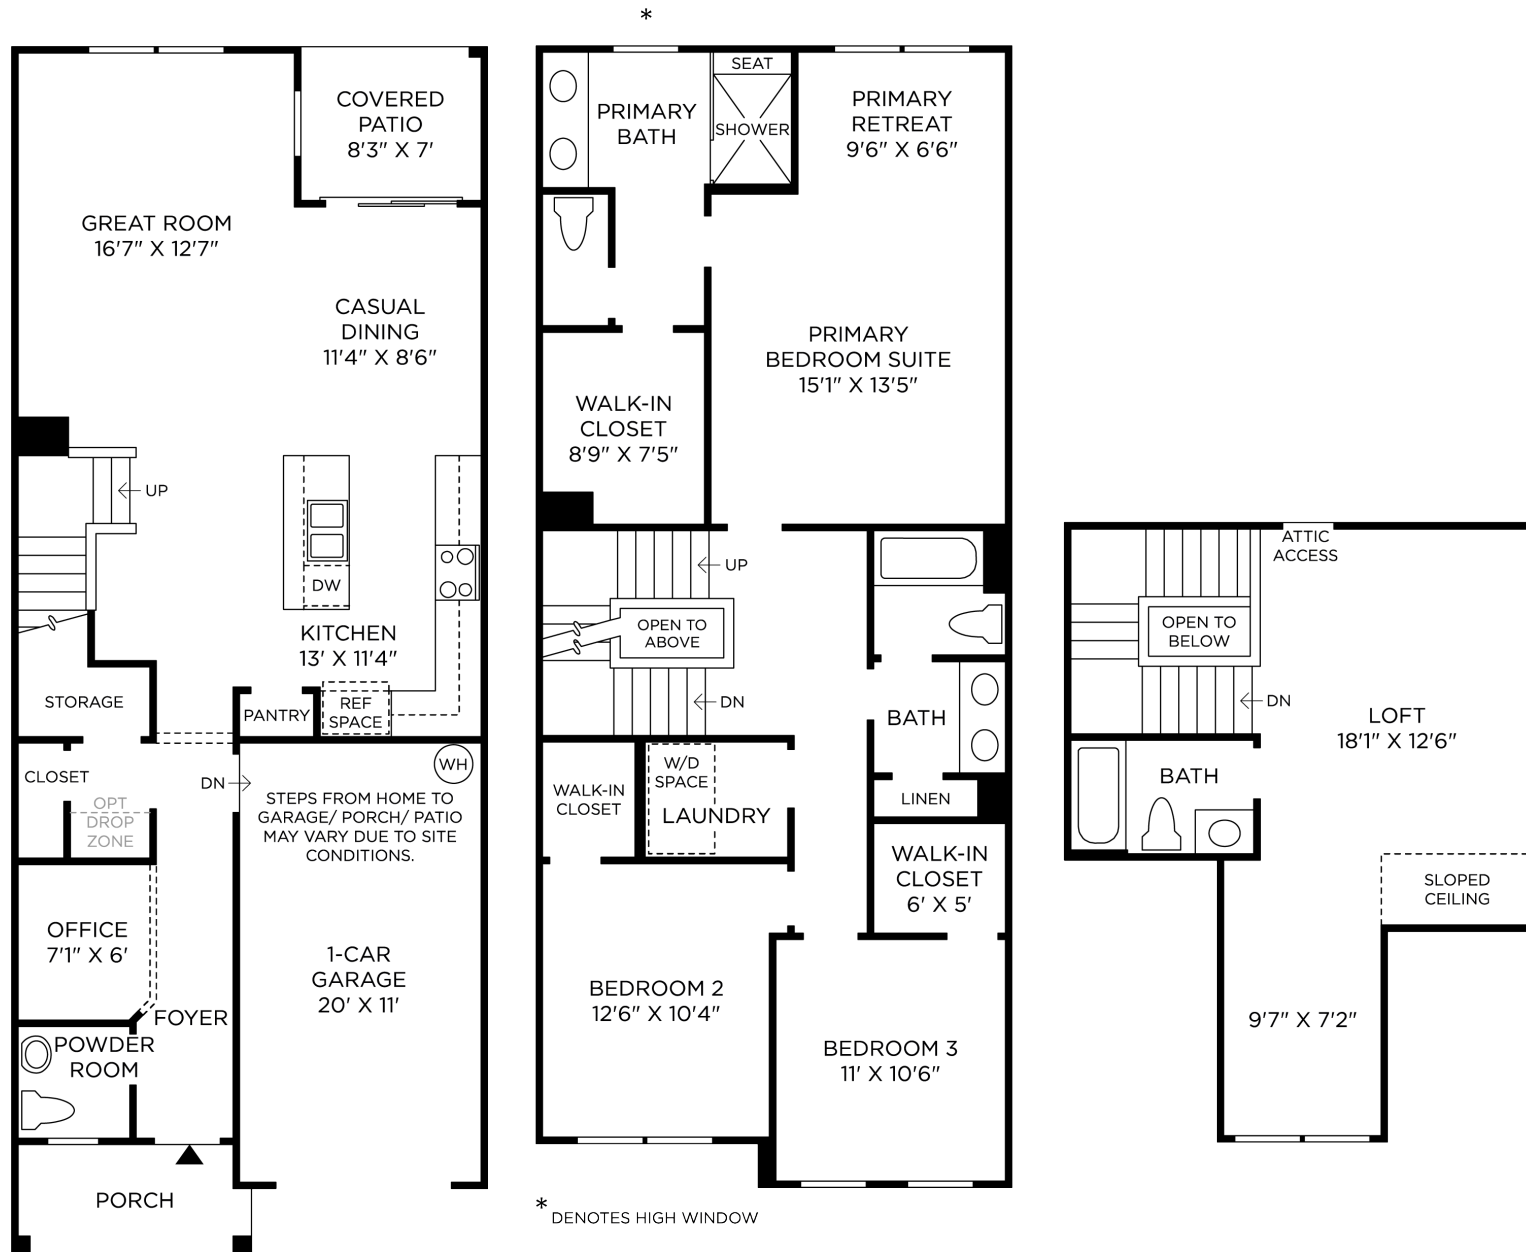

Designer Appointed Features | ARCHITECTURAL SELECTIONS

Designer Appointed Features are home details and finishes curated by the talented design professionals responsible for the distinctive looks found in our model homes.