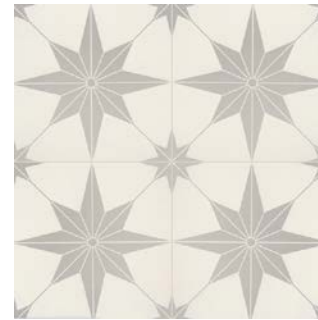

8 INTERIOR DOORS

Caiman Smooth

1

2

3

4

Designer Appointed Features | KITCHEN

Designer Appointed Features are home details and finishes curated by the talented design professionals responsible for the distinctive looks found in our model homes.