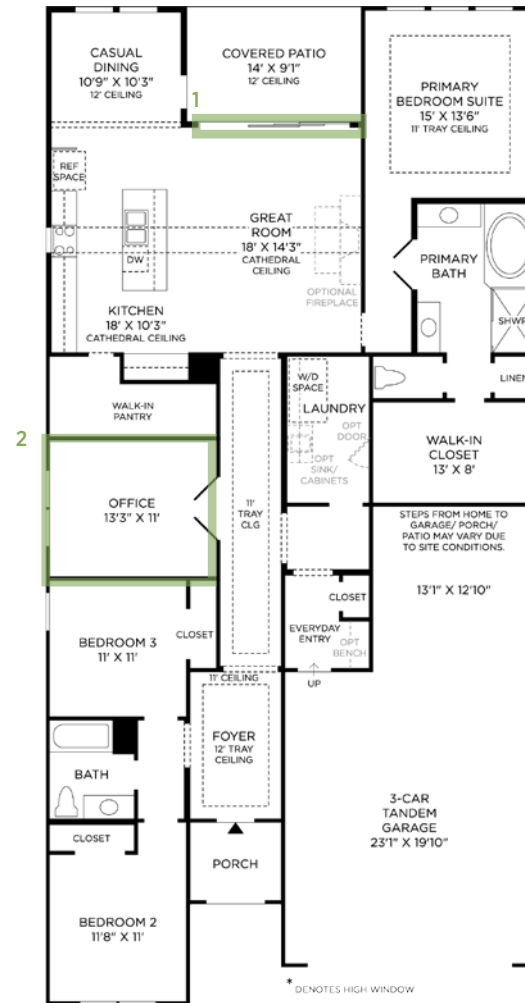

1 12' MULTI-SLIDE DOOR

PC02116

2 OFFICE ILO FORMAL DINING

PC263313

Designer Appointed Features | INTERIOR SELECTIONS

Designer Appointed Features are home details and finishes curated by the talented design professionals responsible for the distinctive looks found in our model homes.