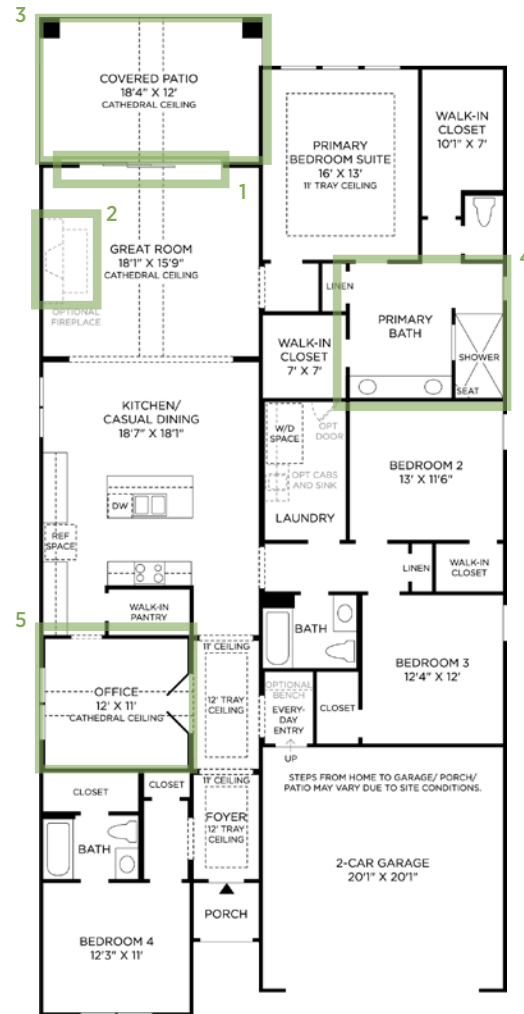

1 MULTI-SLIDE DOORS AT FAMILY ROOM
PC026116

3 EXTENDED COVERED PATIO
PC189147

5 OFFICE ILO DINING ROOM
PC263313

2 ELECTRIC FIREPLACE AT GREAT ROOM
PC106116

4 ALTERNATE PRIMARY BATH
PC263120

Designer Appointed Features | INTERIOR SELECTIONS