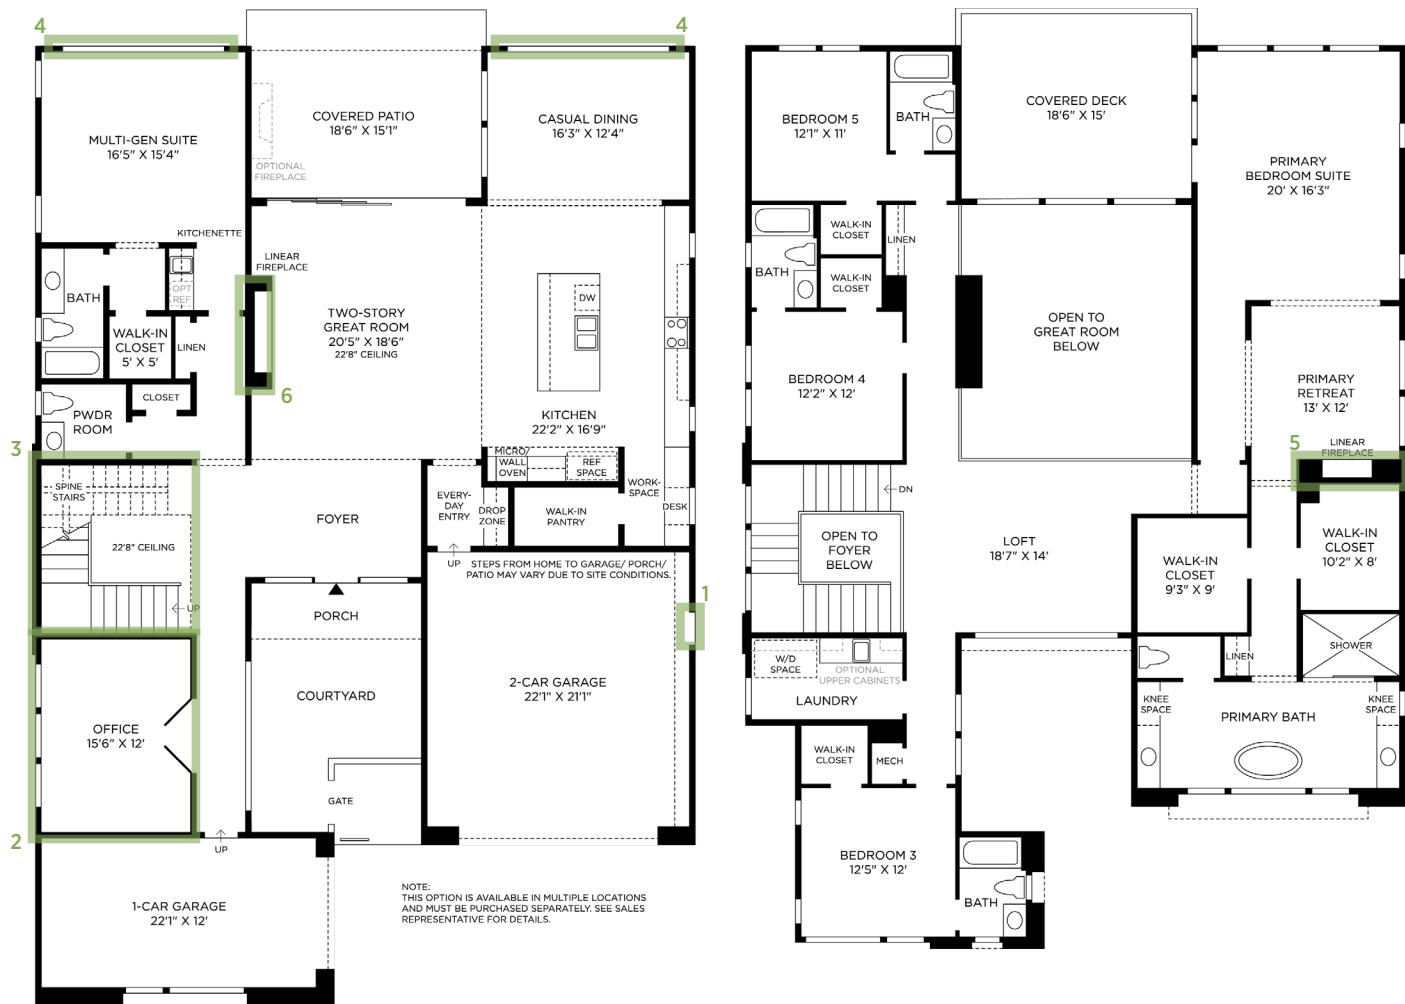

Designer Appointed Features | STRUCTURAL OPTIONS

Designer Appointed Features are home details and finishes curated by the talented design professionals responsible for the distinctive looks found in our model homes.

1 ADDITIONAL INTERIOR DOOR

3 SPINE STAIRS

5 LINEAR 48" PRIMO FIREPLACE

7 RECESSED SOAP NICHE

(not shown)

2 OFFICE

4 STOREFRONT REAR

6 LINEAR 72" PRIMO FIREPLACE

8 SEC BATH - SHOWER STALL W/ TILE

(not shown)