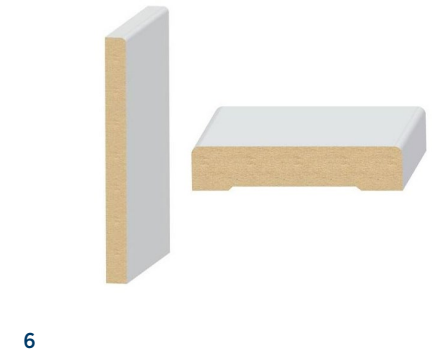

Designer Appointed Features | INTERIOR SELECTIONS

Designer Appointed Features are home details and finishes curated by the talented design professionals responsible for the distinctive looks found in our model homes.

1 WALL PAINT

Sherwin Williams
Pure White | SW 7005

2 INTERIOR DOORS

Masonite Square 2 Panel
White | Hollow Core

3 DOOR HANDLES

Kwikset Z Wave Deadbolt
w/San Clemente Grip &
Halifax Lever
Ladera Lever (Interior)
Satin Nickel

4 FLOORING-CARPET

Shaw Enchanted Vision
Bare Mineral | 8lb. Padding

5 FLOORING-TILE

Emser Tile Potenza
Gray | 12x24 Random 33% Stagger

6 BASEBOARDS & CASINGS

5 1/2" Base & 3 1/4" Casing
Pure White

7 STAIR RAIL

Horizontal Stainless Tube
TB-020 | Black Stain