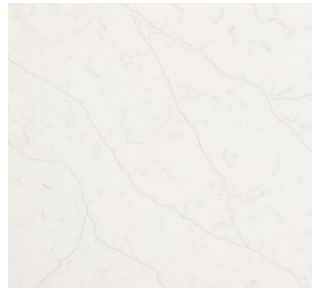

## 8 SINK

Kohler Vault Single-Bowl  
Undermount  
Polished Chrome | K-3821-NA

1

2

3

4

5

6