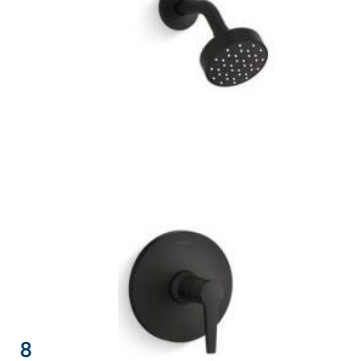

Designer Appointed Features | SECONDARY BATHROOM (SHOWER)

Designer Appointed Features are home details and finishes curated by the talented design professionals responsible for the distinctive looks found in our model homes.

1 CABINETS

Urban Effects Yorkshire
Cornsilks | Painted Maple

2 HARDWARE

Jeffrey Alexander Boswell
Matte Black | 177-128MB

3 COUNTERTOP

Arizona Tile Quartz
New Venatino Beige | 2CM | 2 1/4" Feather Miter Edge

4 FAUCET

Kohler Hint/Pitch
Matte Black | K-37893-4-BL

5 SINK

Kohler Caxton Rectangle
Undermount
White | K-20000-0

6 SHOWER TILE—WALLS

Arizona Tile Gioia
Milk (Gloss) | 4x16 Horizontal Brick Set

7 SHOWER TILE—PAN

Arizona Tile Futura
Ivory | 2x2 Straight Stacked

8 SHOWER FIXTURES

Kohler Hint/Pitch
Matte Black | K-TS97077-4G-BL

9 FLOORING—TILE

Arizona Tile - Futura
Ivory | 12x24 Straight Stacked

10 TOILET

Kohler Highline
White | K-439990-0

11 BATH ACCESSORIES

Kohler Elate
Matte Black | K-27293-BL & K-27287-BL