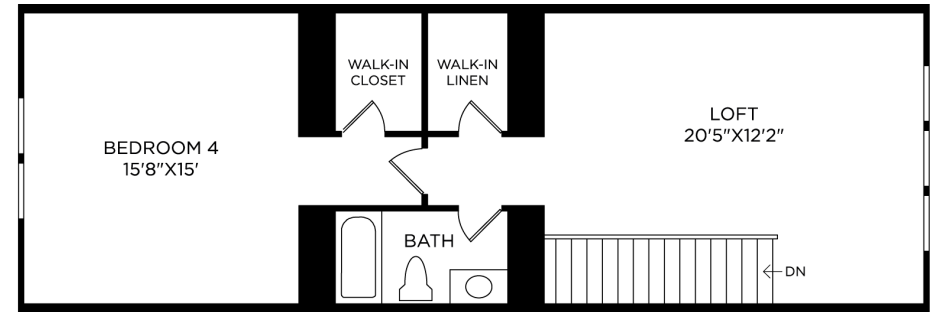

Designer Appointed Features | ARCHITECTURAL SELECTIONS

Designer Appointed Features are home details and finishes curated by the talented design professionals responsible for the distinctive looks found in our model homes.

* DENOTES HIGH WINDOW